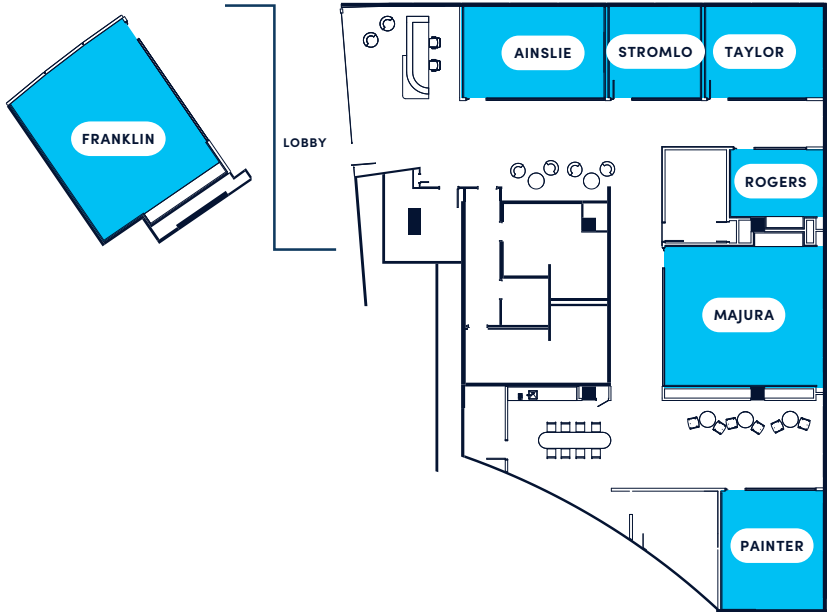

Flex by ISPT Pathway Place

Floor Plan and Rates

STANDARD RATES*	FRANKLIN & MAJURA	AINSLIE, TAYLOR & PAINTER	STROMLO & ROGERS
CAPACITY	20	12	8
HOURLY	$200	$150	$120
HALF DAY	$600	$500	$400
FULL DAY	$1000	$800	$680

Capacity varies based on room configuration. Enquire about events and function spaces

*ISPT tenant partner rates available.

18 Marcus Clarke St, Caberra, ACT 2601
pathwayplace@flexbyispt.com.au | 0458 261 630

flexbyispt.com.au