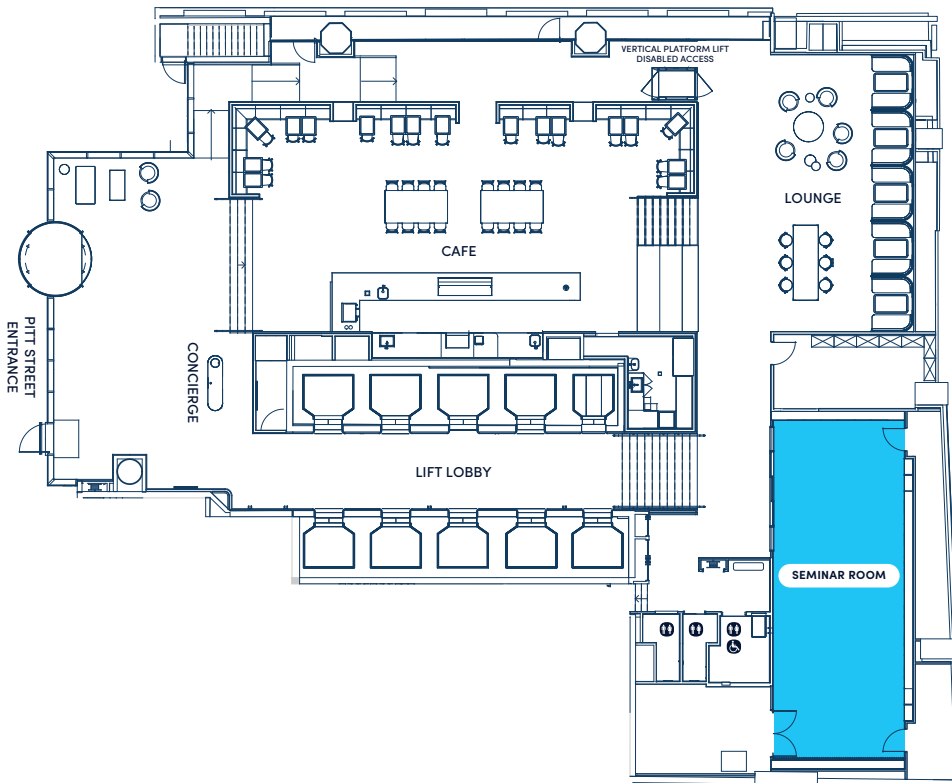

Flex at 270 Pitt Street

Part of ISPT's reimagining of 270 Pitt Street, we're excited to offer a brand new, premium meeting room at this incredible central location.

The Seminar Room is fully equipped with video conferencing and screen sharing capabilities, making it easy to connect with remote teams and deliver seamless hybrid meetings. Flexible, adaptable and supported by the hospitality Flex venues are known for, the room can be configured to suit various meeting sizes and formats.

INTRODUCTORY RATES*	THEATRE	BOARDROOM	WORKSHOP
CAPACITY	92	28	24
HOURLY		\$120	
HALF DAY		\$480	
FULL DAY		\$720	

*Introductory rates, available for a limited time.
Additional 20% discount applies for tenant partners.