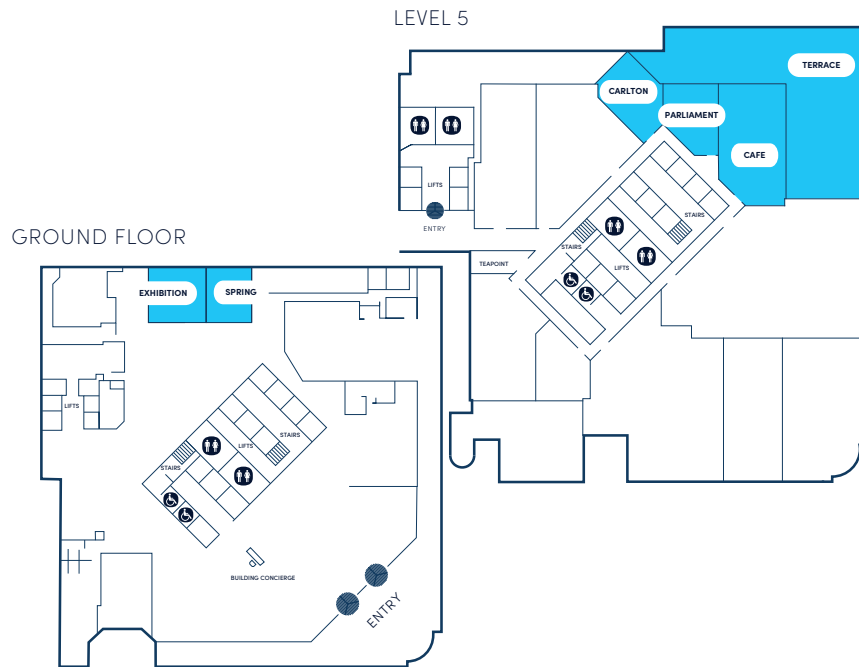

Flex by ISPT at Spring Place

Our Spring Place location, at 50 Lonsdale Street and 2 Lonsdale Street, features light-filled meeting rooms, conferencing, and events spaces, including a terrace overlooking Carlton Gardens, all connected by buzzing Madame Brussels Lane.

Flex by ISPT Spring Place

50 Lonsdale Street &
Level 5, 2 Lonsdale Street
Melbourne VIC 3000

0419 982 035

springplace@flexbyispt.com.au

flexbyispt.com.au

Spring
Place

2 Lonsdale Street

Floor Plan and Rates

STANDARD RATES*	CARLTON	PARLIAMENT	EVENT SPACE 1 (Terrace, Café & Parliament)	EVENT SPACE 2 (Terrace & Café)	SPRING	EXHIBITION
CAPACITY	30	35	80	80	16	32
HOURLY	\$248	\$254	\$346.50	\$328	\$248	\$254
HALF DAY	\$993	\$1,015	\$1,386	\$1,310	\$993	\$1,015
FULL DAY	\$1,325	\$1,355	\$2,080	\$1,965	\$1,325	\$1,355

Capacity varies based on room configuration. Enquire about events and function spaces *ISPT tenant partner rates available.

50 Lonsdale Street

Floor Plan and Rates

STANDARD RATES*	LONSDALE	BRUSSELS	LEICHARDT	GORMAN
CAPACITY	20	20	40	60
HOURLY	\$171.5	\$188.75	\$203	\$225
HALF DAY	\$686	\$755	\$812	\$900
FULL DAY	\$900	\$1,000	\$1,075	\$1,215