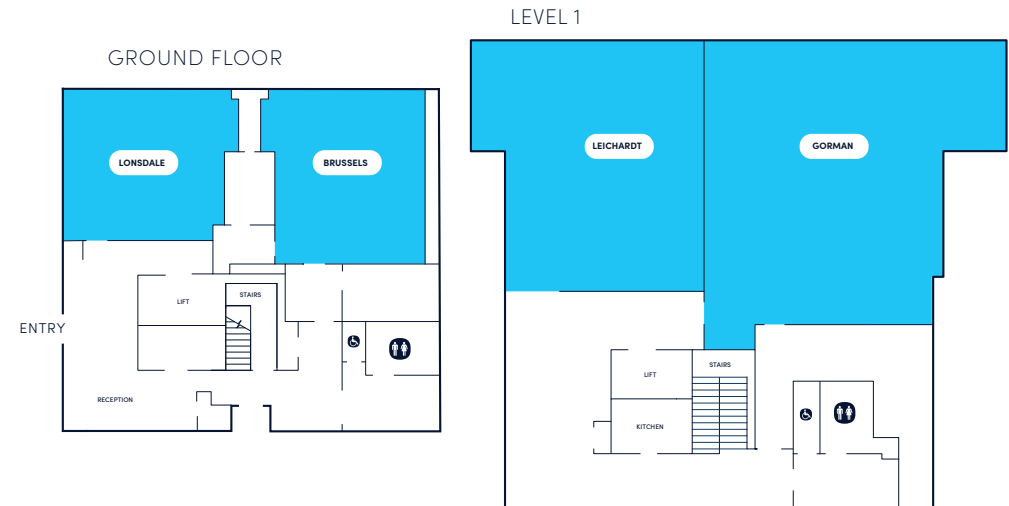

Flex by ISPT Spring Place

50 Lonsdale Street &
Level 5, 2 Lonsdale Street
Melbourne VIC 3000

0419 982 035

springplace@flexbyispt.com.au

flexbyispt.com.au

Spring
Place

2 Lonsdale Street

Floor Plan and Rates

STANDARD RATES*	CARLTON	PARLIAMENT	EVENT SPACE 1 (Terrace, Café & Parliament)	EVENT SPACE 2 (Terrace & Café)	SPRING	EXHIBITION
CAPACITY	30	35	80	80	16	32
HOURLY	\$248	\$254	\$346.50	\$328	\$248	\$254
HALF DAY	\$993	\$1,015	\$1,386	\$1,310	\$993	\$1,015
FULL DAY	\$1,325	\$1,355	\$2,080	\$1,965	\$1,325	\$1,355

Capacity varies based on room configuration. Enquire about events and function spaces *ISPT tenant partner rates available.

50 Lonsdale Street

Floor Plan and Rates

STANDARD RATES*	LONSDALE	BRUSSELS	LEICHARDT	GORMAN
CAPACITY	20	20	40	60
HOURLY	\$171.5	\$188.75	\$203	\$225
HALF DAY	\$686	\$755	\$812	\$900
FULL DAY	\$900	\$1,000	\$1,075	\$1,215