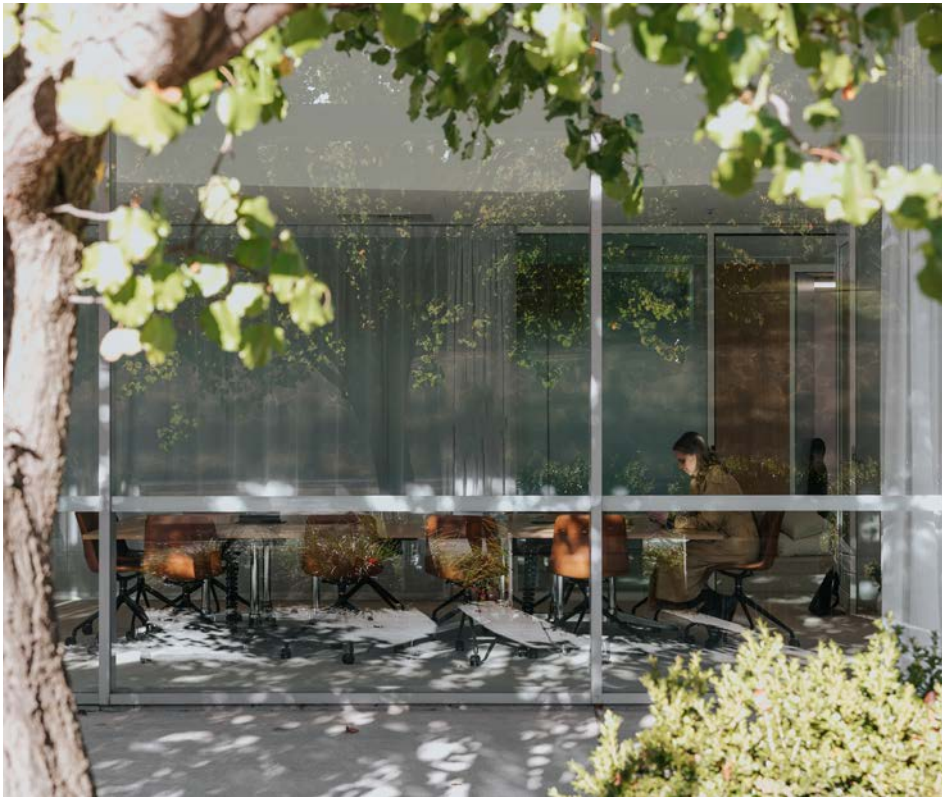

Flex by ISPT at Pathway Place

flexbyispt.com.au

Pathway Place

Flex by ISPT Pathway Place

Part of the widespread Flex by ISPT network, Pathway Place is a light-filled haven for productivity, connection and collaboration.

Centrally located in Canberra's Civic Centre, this thoughtfully designed meeting and events venue includes seven small-to-medium meeting rooms and a town hall space. Fully serviced by a dedicated local host, your team will feel focused and at home from the moment they arrive.

Features of Pathway Place include an easily accessible ground-floor location, AV and VC in each room and ample natural light through the whole venue. A knowledgeable, supportive local host is on hand to support your team, so you can focus on the big picture.