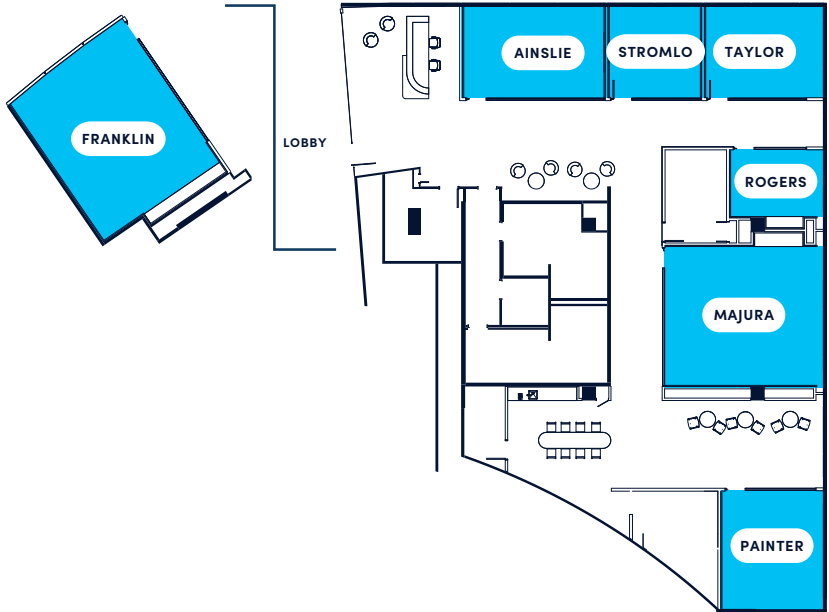

Centrally located in Canberra's Civic Centre, this thoughtfully designed meeting and events venue includes seven small-to-medium meeting rooms and a town hall space. Fully serviced by a dedicated local host, your team will feel focused and at home from the moment they arrive.

Features of Pathway Place include an easily accessible ground-floor location, AV and VC in each room and ample natural light through the whole venue. A knowledgeable, supportive local host is on hand to support your team, so you can focus on the big picture.

flexbyispt.com.au

Flex by ISPT Pathway Place

Floor Plan and Rates

STANDARD RATES*	FRANKLIN & MAJURA	AINSLIE, TAYLOR & PAINTER	STROMLO & ROGERS
CAPACITY	20	12	8
HOURLY	\$200	\$150	\$120
HALF DAY	\$600	\$500	\$400
FULL DAY	\$1000	\$800	\$680