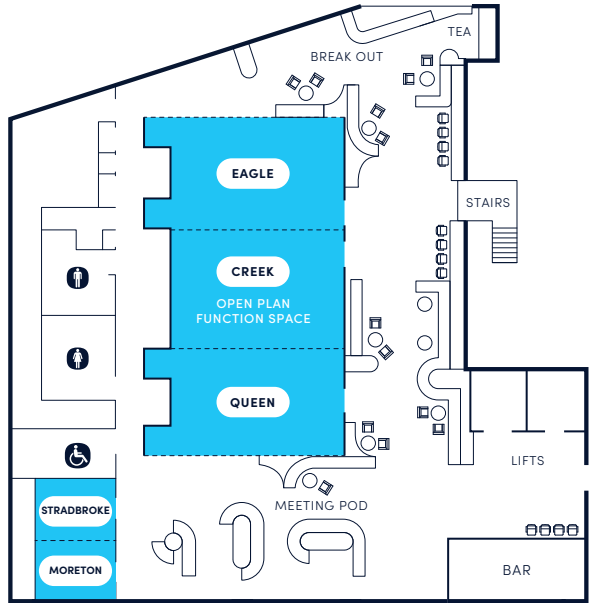

Flex by ISPT at Central Plaza

flexbyispt.com.au

CENTRAL
PLAZA

At our Central Plaza location you'll find event spaces, meeting rooms and teamworking suites in architecturally designed surrounds, fully supported by our knowledgeable, friendly team. Work where you like, when you like, how you like.

That's the power of Flex.

Meetings & Events

Wrap up your meeting, throw open the walls and spill out into a generous lounge and bar area to network and connect.

Thoughtfully designed to change with your needs, the space seamlessly adapts to intimate discussions, networking events, celebrations, all-hands meetings, and more. Delivering on both wow-factor and detail, your guests will be delighted by the convenient location and attention to detail at Central Plaza.

flexbyispt.com.au

Flex by ISPT Central Plaza

Floor Plan and Rates

STANDARD RATES*	EAGLE	CREEK	QUEEN	2 ROOMS COMBINED	3 ROOMS COMBINED	EVENT SPACE
CAPACITY	20	25	20	40	110	110
HOURLY	\$190	\$230	\$190	\$420	\$610	\$735
HALF DAY	\$760	\$920	\$760	\$1,680	\$2,440	\$2,625
FULL DAY	\$865	\$945	\$865	\$1,810	\$2,675	\$3,150