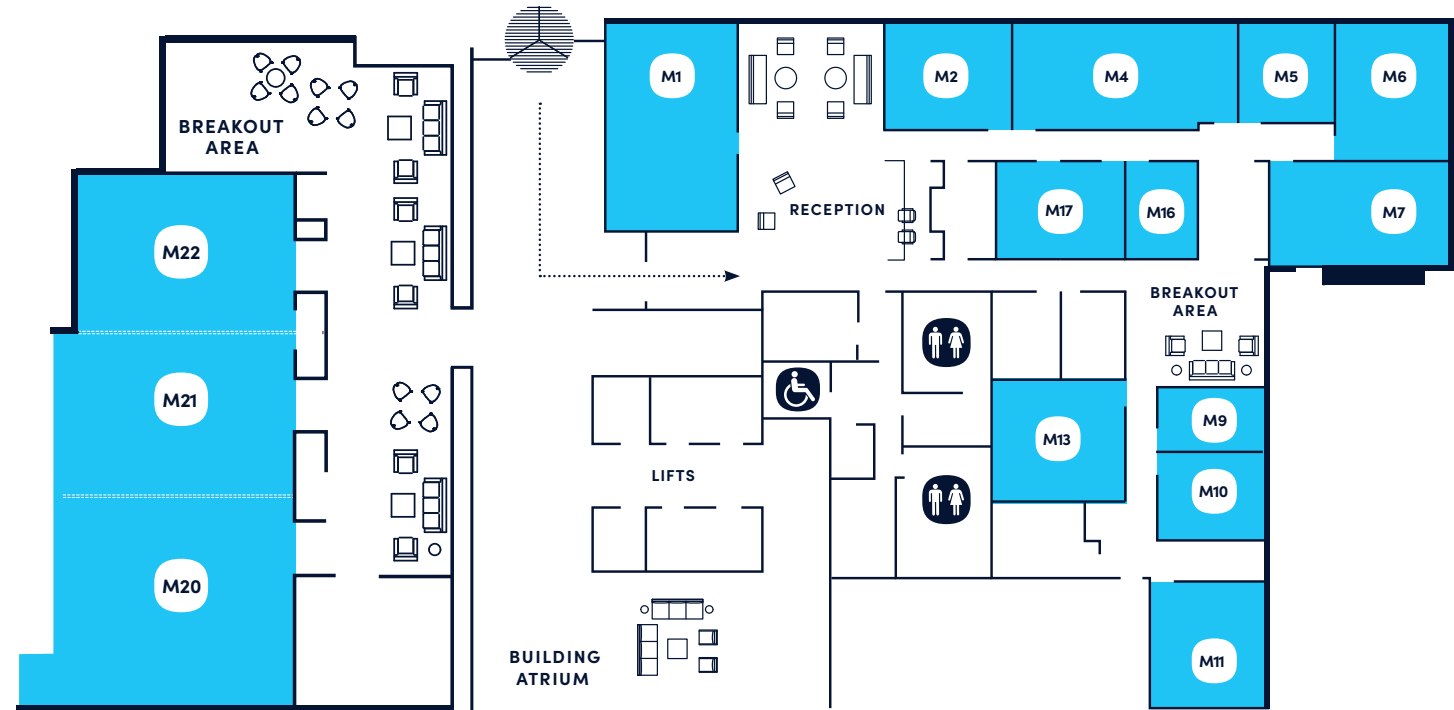

Flex by ISPT National Circuit

4 National Circuit,
Canberra ACT 2600

02 6269 5700

canberra@flexbyispt.com.au

flexbyispt.com.au

4 National Circuit

Floor Plan and Rates

STANDARD RATES*	M1	M2	M4	M5	M6	M7	M13	M16	M20	M21	M22	2 MULTI PURPOSE ROOMS	3 MULTI PURPOSE ROOMS
CAPACITY	20	12	20	12	12	12	12	4	40	40	40	80	120
HOURLY	\$97.25	\$88.75	\$97.25	\$88.75	\$88.75	\$88.75	\$88.75	\$75	N/A	N/A	N/A	N/A	N/A
HALF DAY	N/A	N/A	N/A	N/A	N/A	N/A	N/A	N/A	\$396	\$396	\$396	\$792	\$1,188
8 HOUR	\$778	\$710	\$778	\$710	\$710	\$710	\$710	\$600	\$792	\$792	\$792	\$1,548	\$1,950

Capacity varies based on room configuration. Enquire about events and function spaces *ISPT tenant partner rates available.