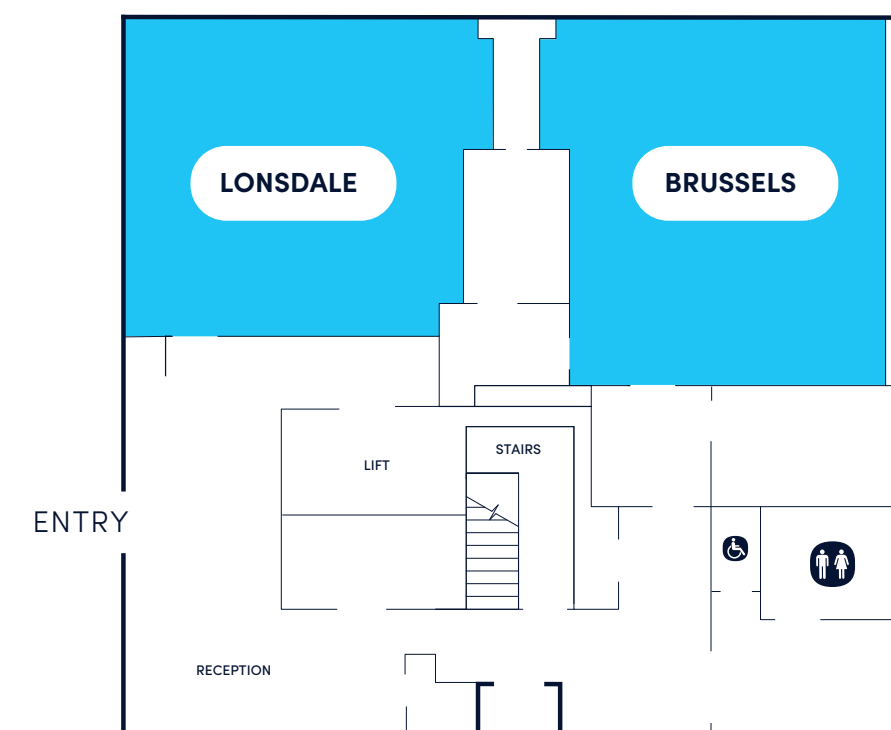

Spring Place

📍 2 Lonsdale Street and 50 Lonsdale Street, Melbourne

9 Meeting rooms for 16-60

Town hall space for 48

Event space including café and terrace overlooking Carlton Gardens for 80

In Melbourne's beautiful and historic east end, Spring Place has light-filled meeting rooms, conferencing, and events spaces, all connected by buzzing Madame Brussels Lane.

2 Lonsdale Street

GROUND FLOOR

LEVEL 5

50 Lonsdale Street

GROUND FLOOR

LEVEL 1

Spring Place

📍 2 Lonsdale Street and 50 Lonsdale Street, Melbourne

9 Meeting rooms for 16-60

Town hall space for 48

Event space including café and terrace overlooking Carlton Gardens for 80

500 Bourke

Meetings | Events | Conferences

📍 500 Bourke Street, Melbourne

4 Meeting rooms for 6-48

Conference and event space for 200+

Separate events entrance, foyer and service kitchen

More meeting rooms, a lounge and outdoor terrace, and teamworking suites

Flex by ISPT at 500 Bourke is a brand-new meeting and event venue inside this recently redeveloped building with style, functionality, and an unbeatable address.