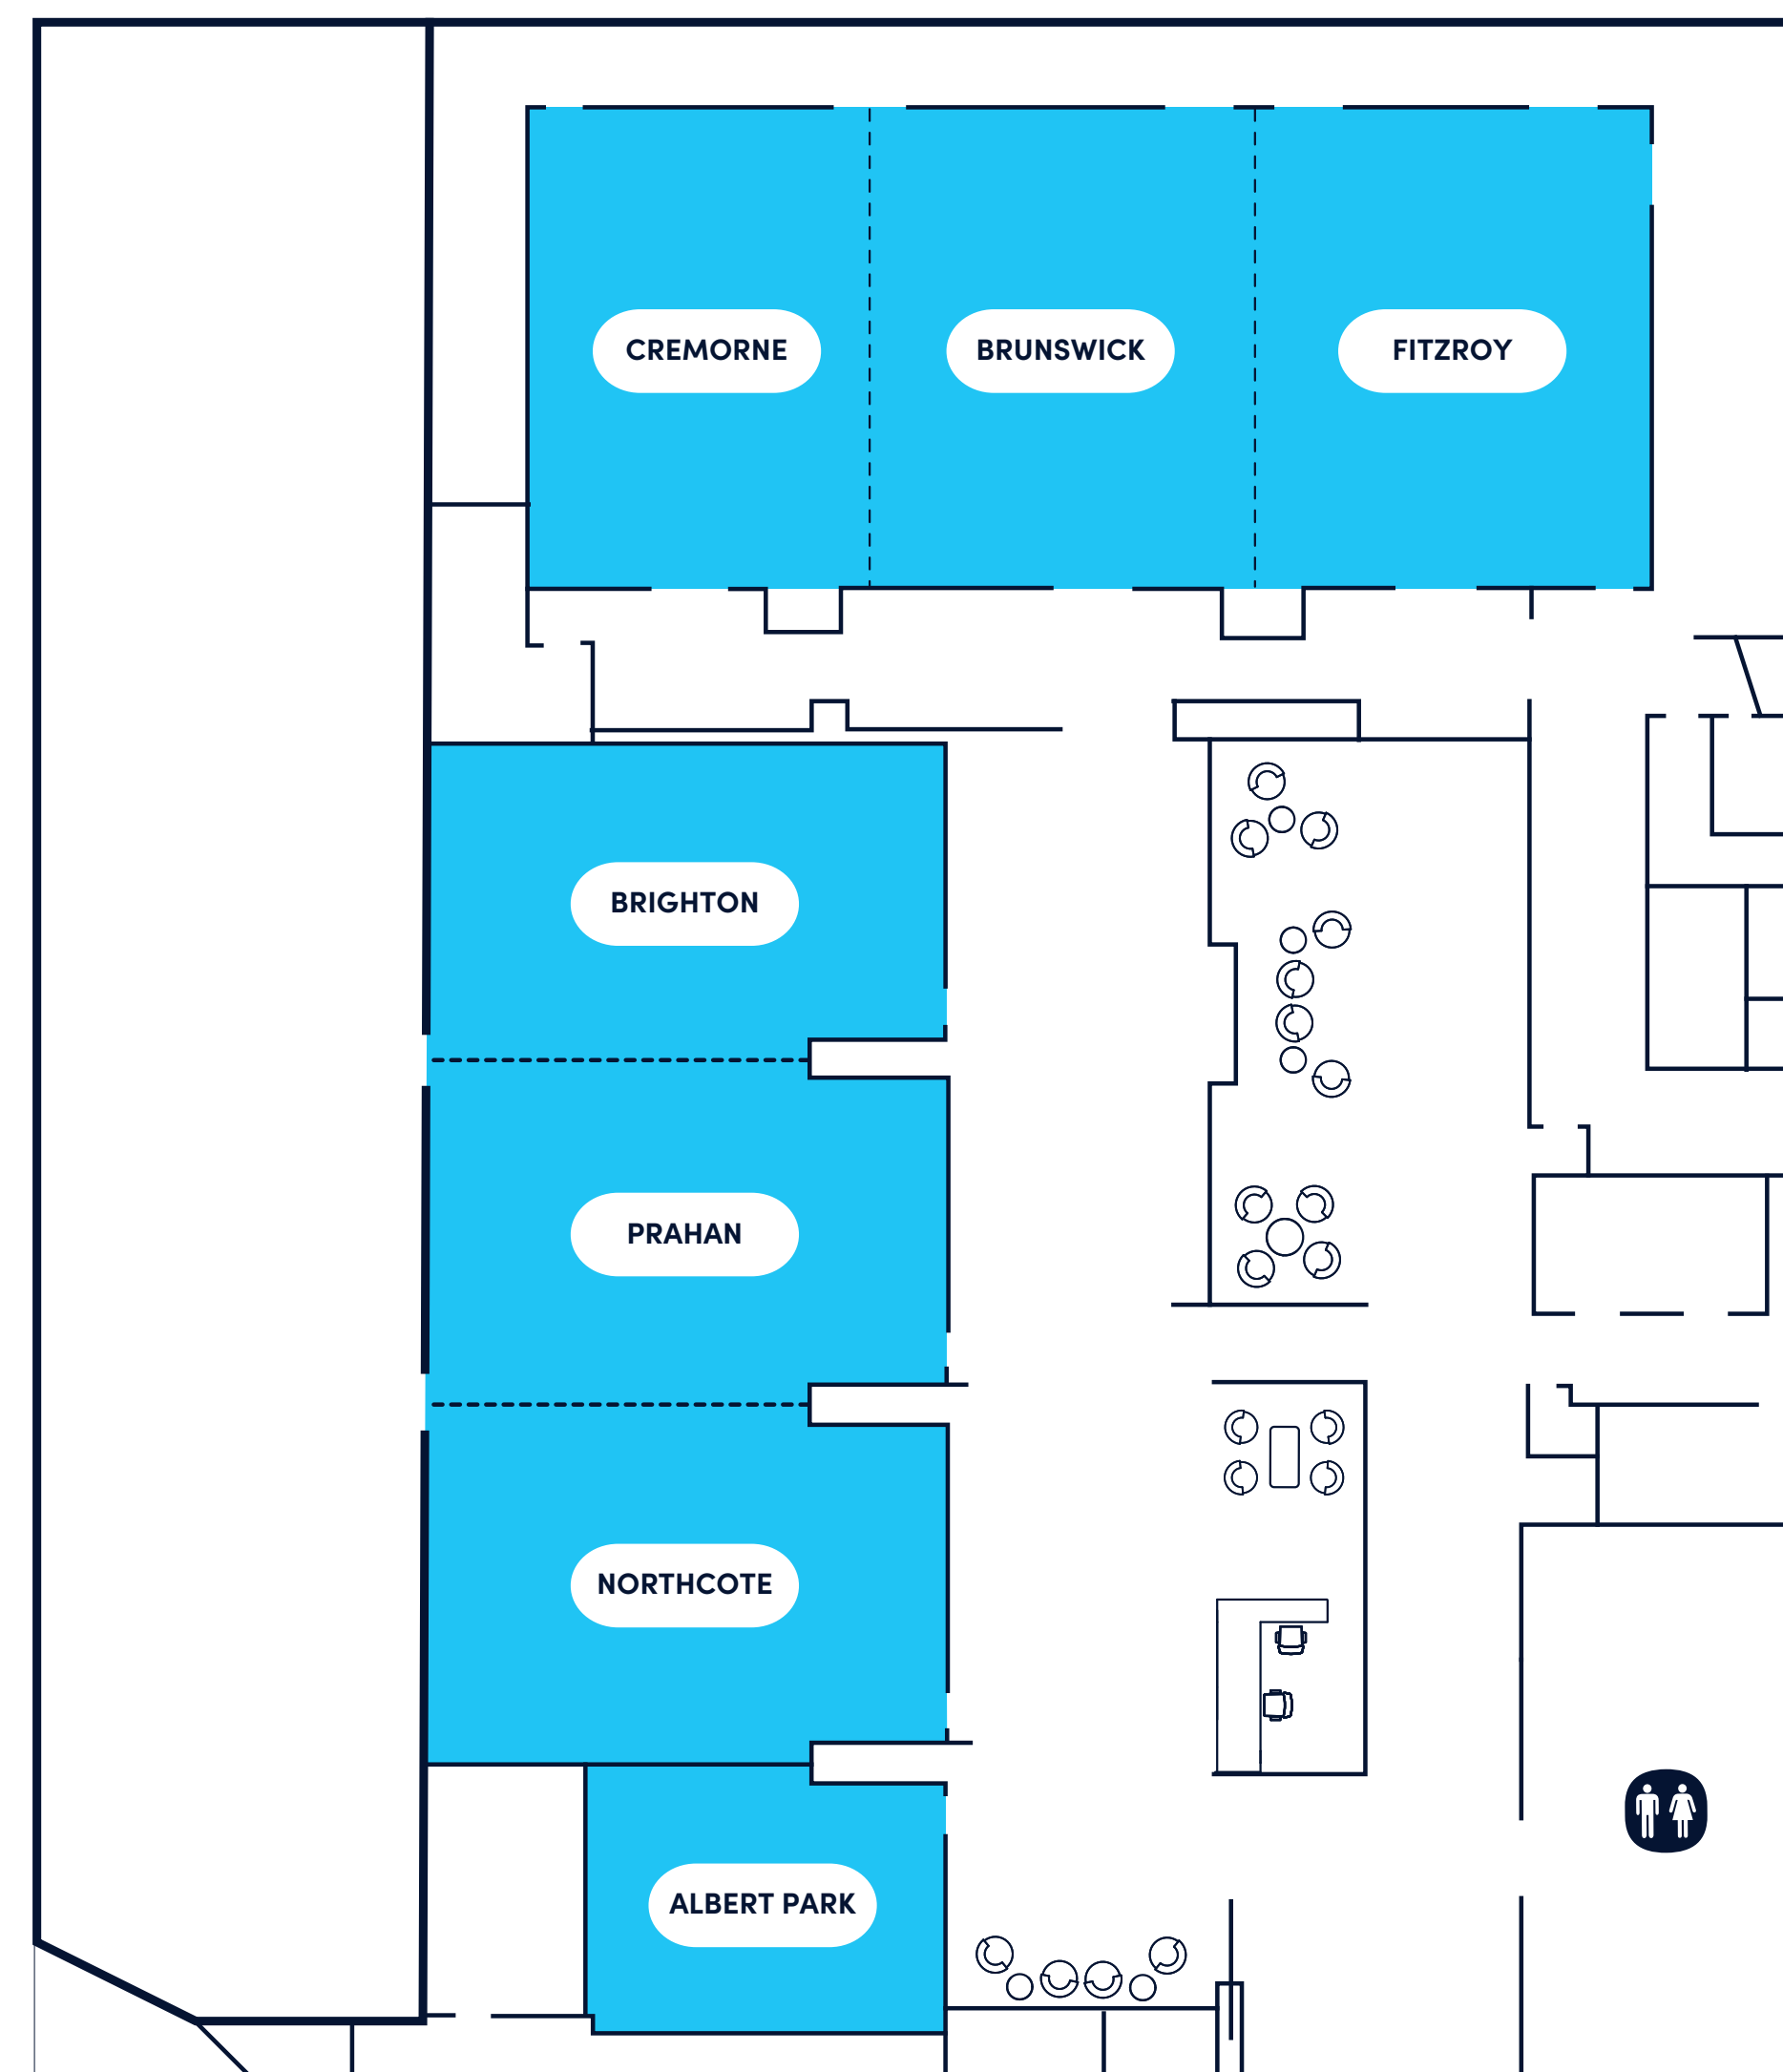

9 Meeting rooms for 16-60

Town hall space for 48

Event space including café and terrace overlooking Carlton Gardens for 80

500 Bourke

Meetings | Events | Conferences

📍 500 Bourke Street, Melbourne

4 Meeting rooms for 6-48

Conference and event space for 200+

Separate events entrance, foyer and service kitchen

More meeting rooms, a lounge and outdoor terrace, and teamworking suites

Flex by ISPT at 500 Bourke is a brand-new meeting and event venue inside this recently redeveloped building with style, functionality, and an unbeatable address.