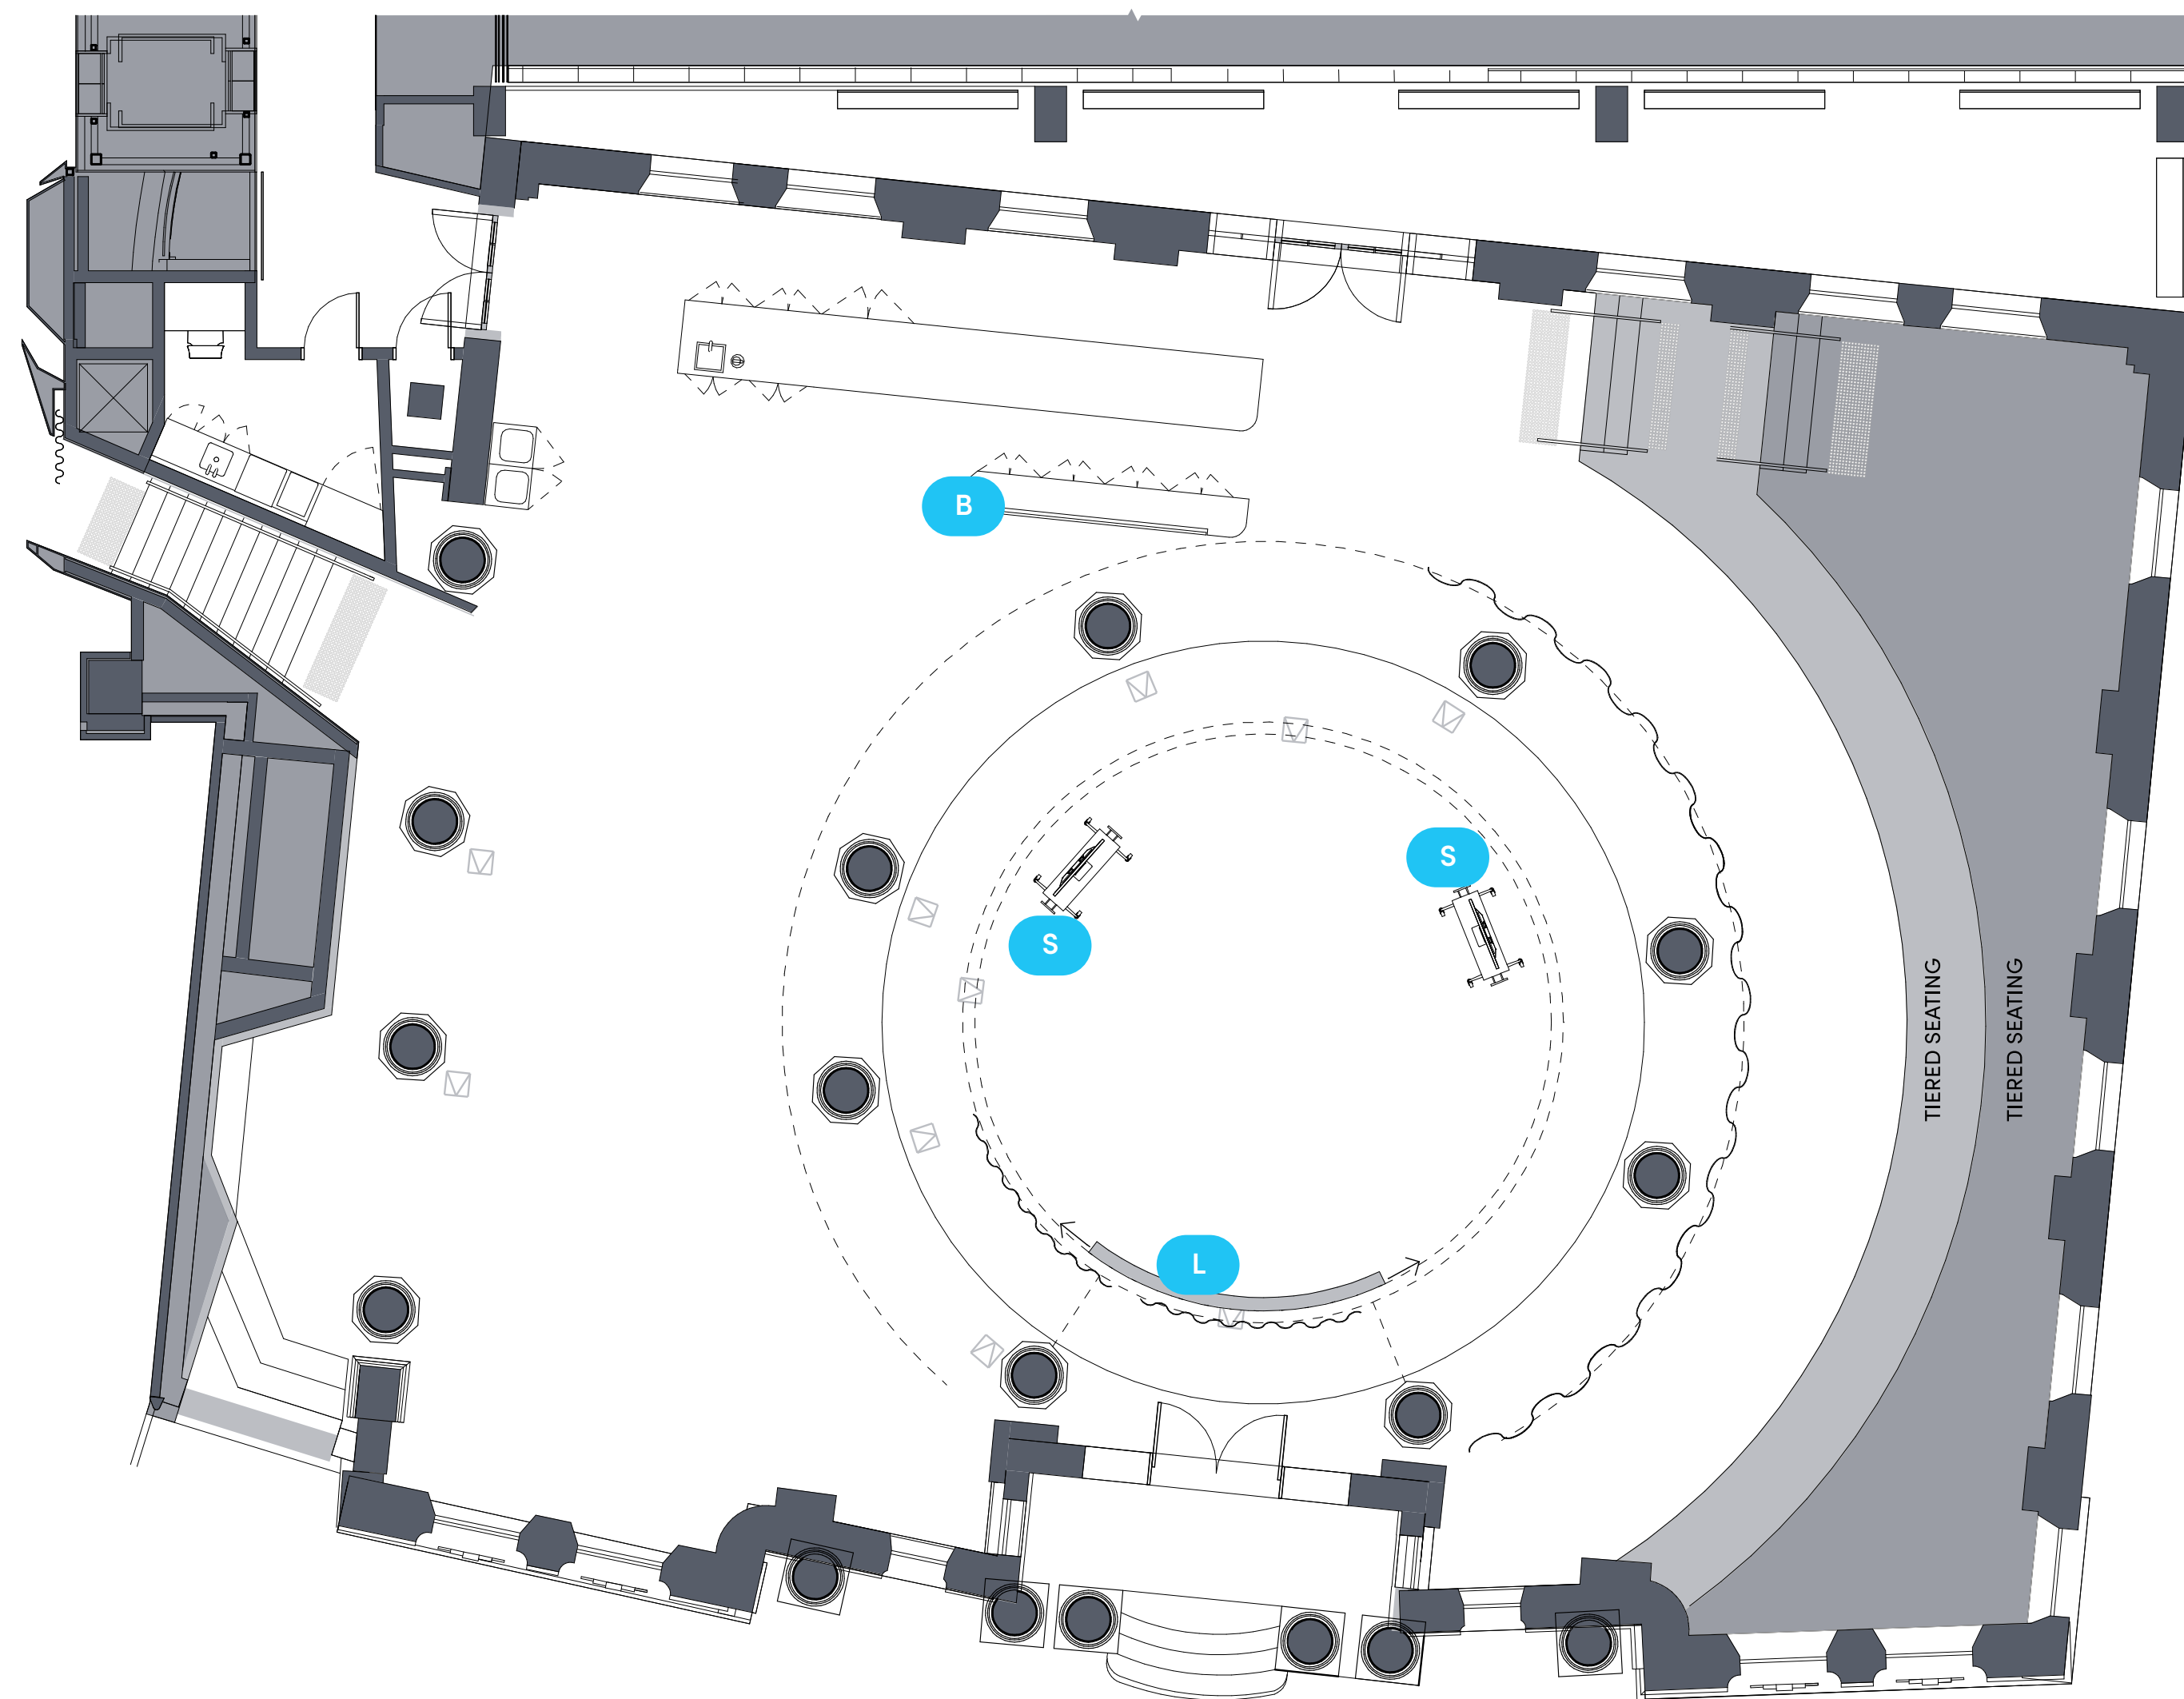

The Collider

📍 477 Pitt Street, Sydney

Presentation capacity 200

Networking & Cocktail capacity 300

- **B** Mobile Bar
- **L** 217" LED Screen
- **S** Mobile 89" Screens