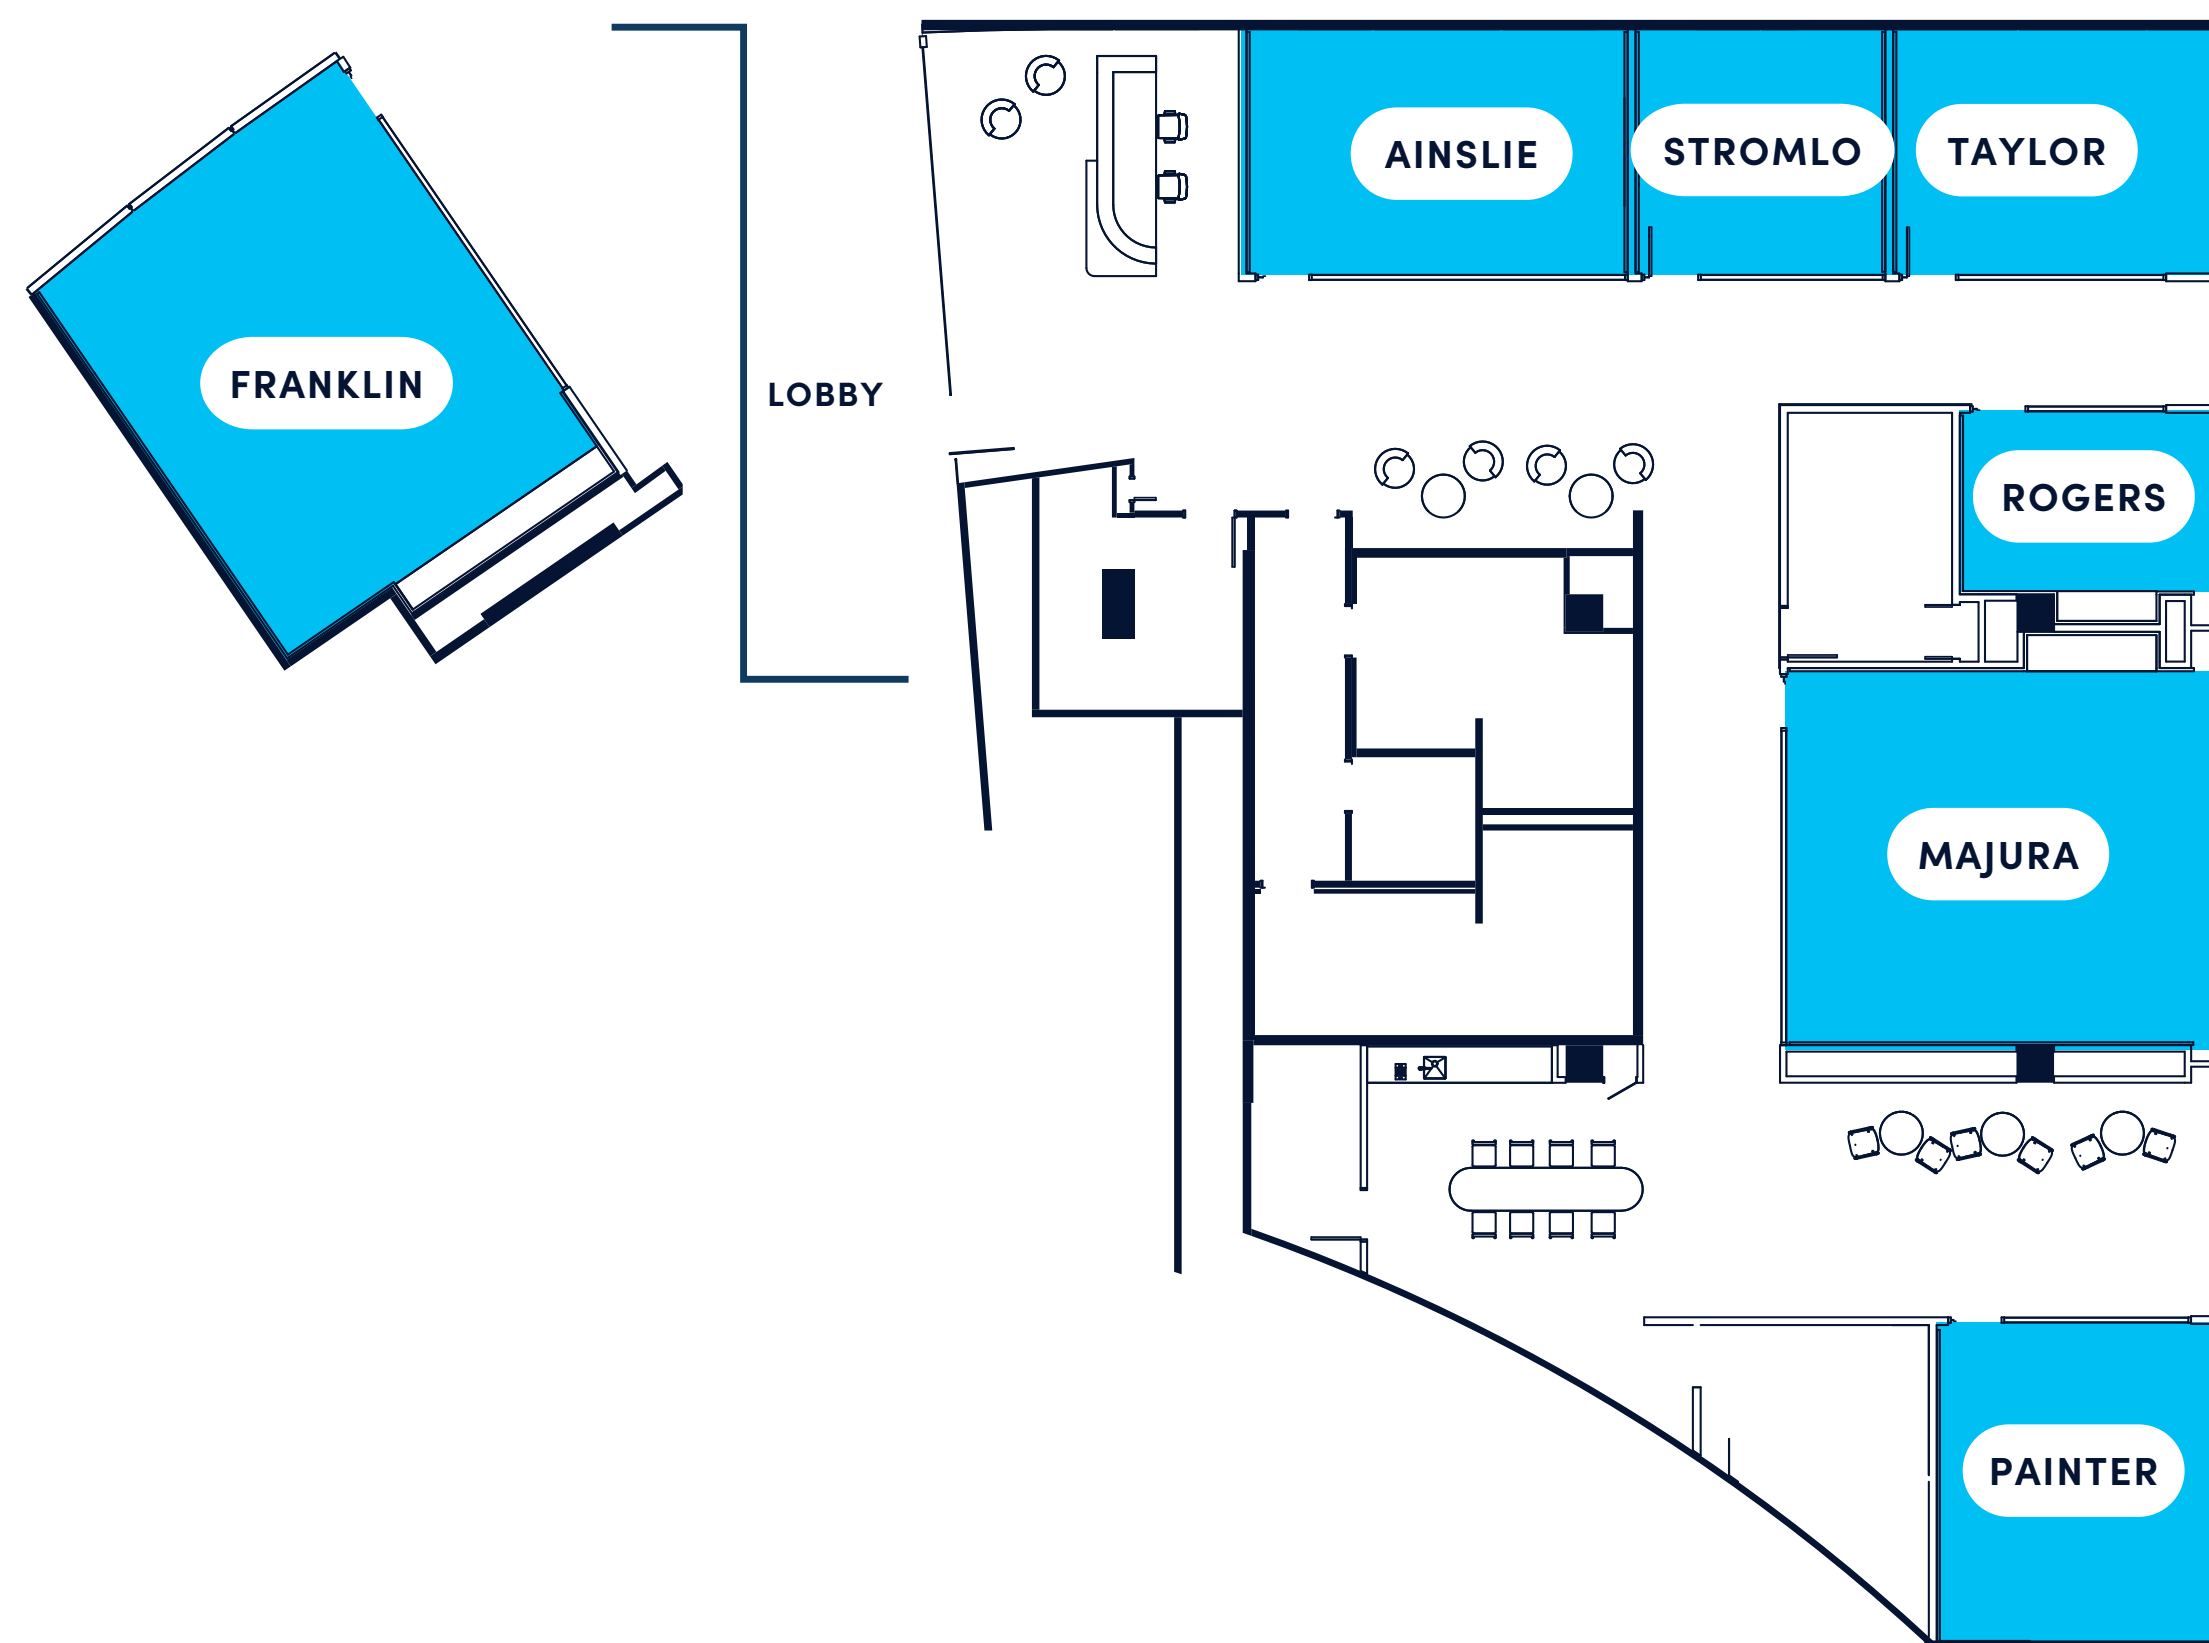

Pathway Place

📍 18 Marcus Clarke Street, Canberra

7 meeting rooms for 8-20

Town hall space

Accessible ground-floor location, AV and VC in each room and ample natural light

Centrally located in Canberra's Civic Centre, this thoughtfully designed meeting and events venue includes seven small-to-medium meeting rooms and a town hall space.