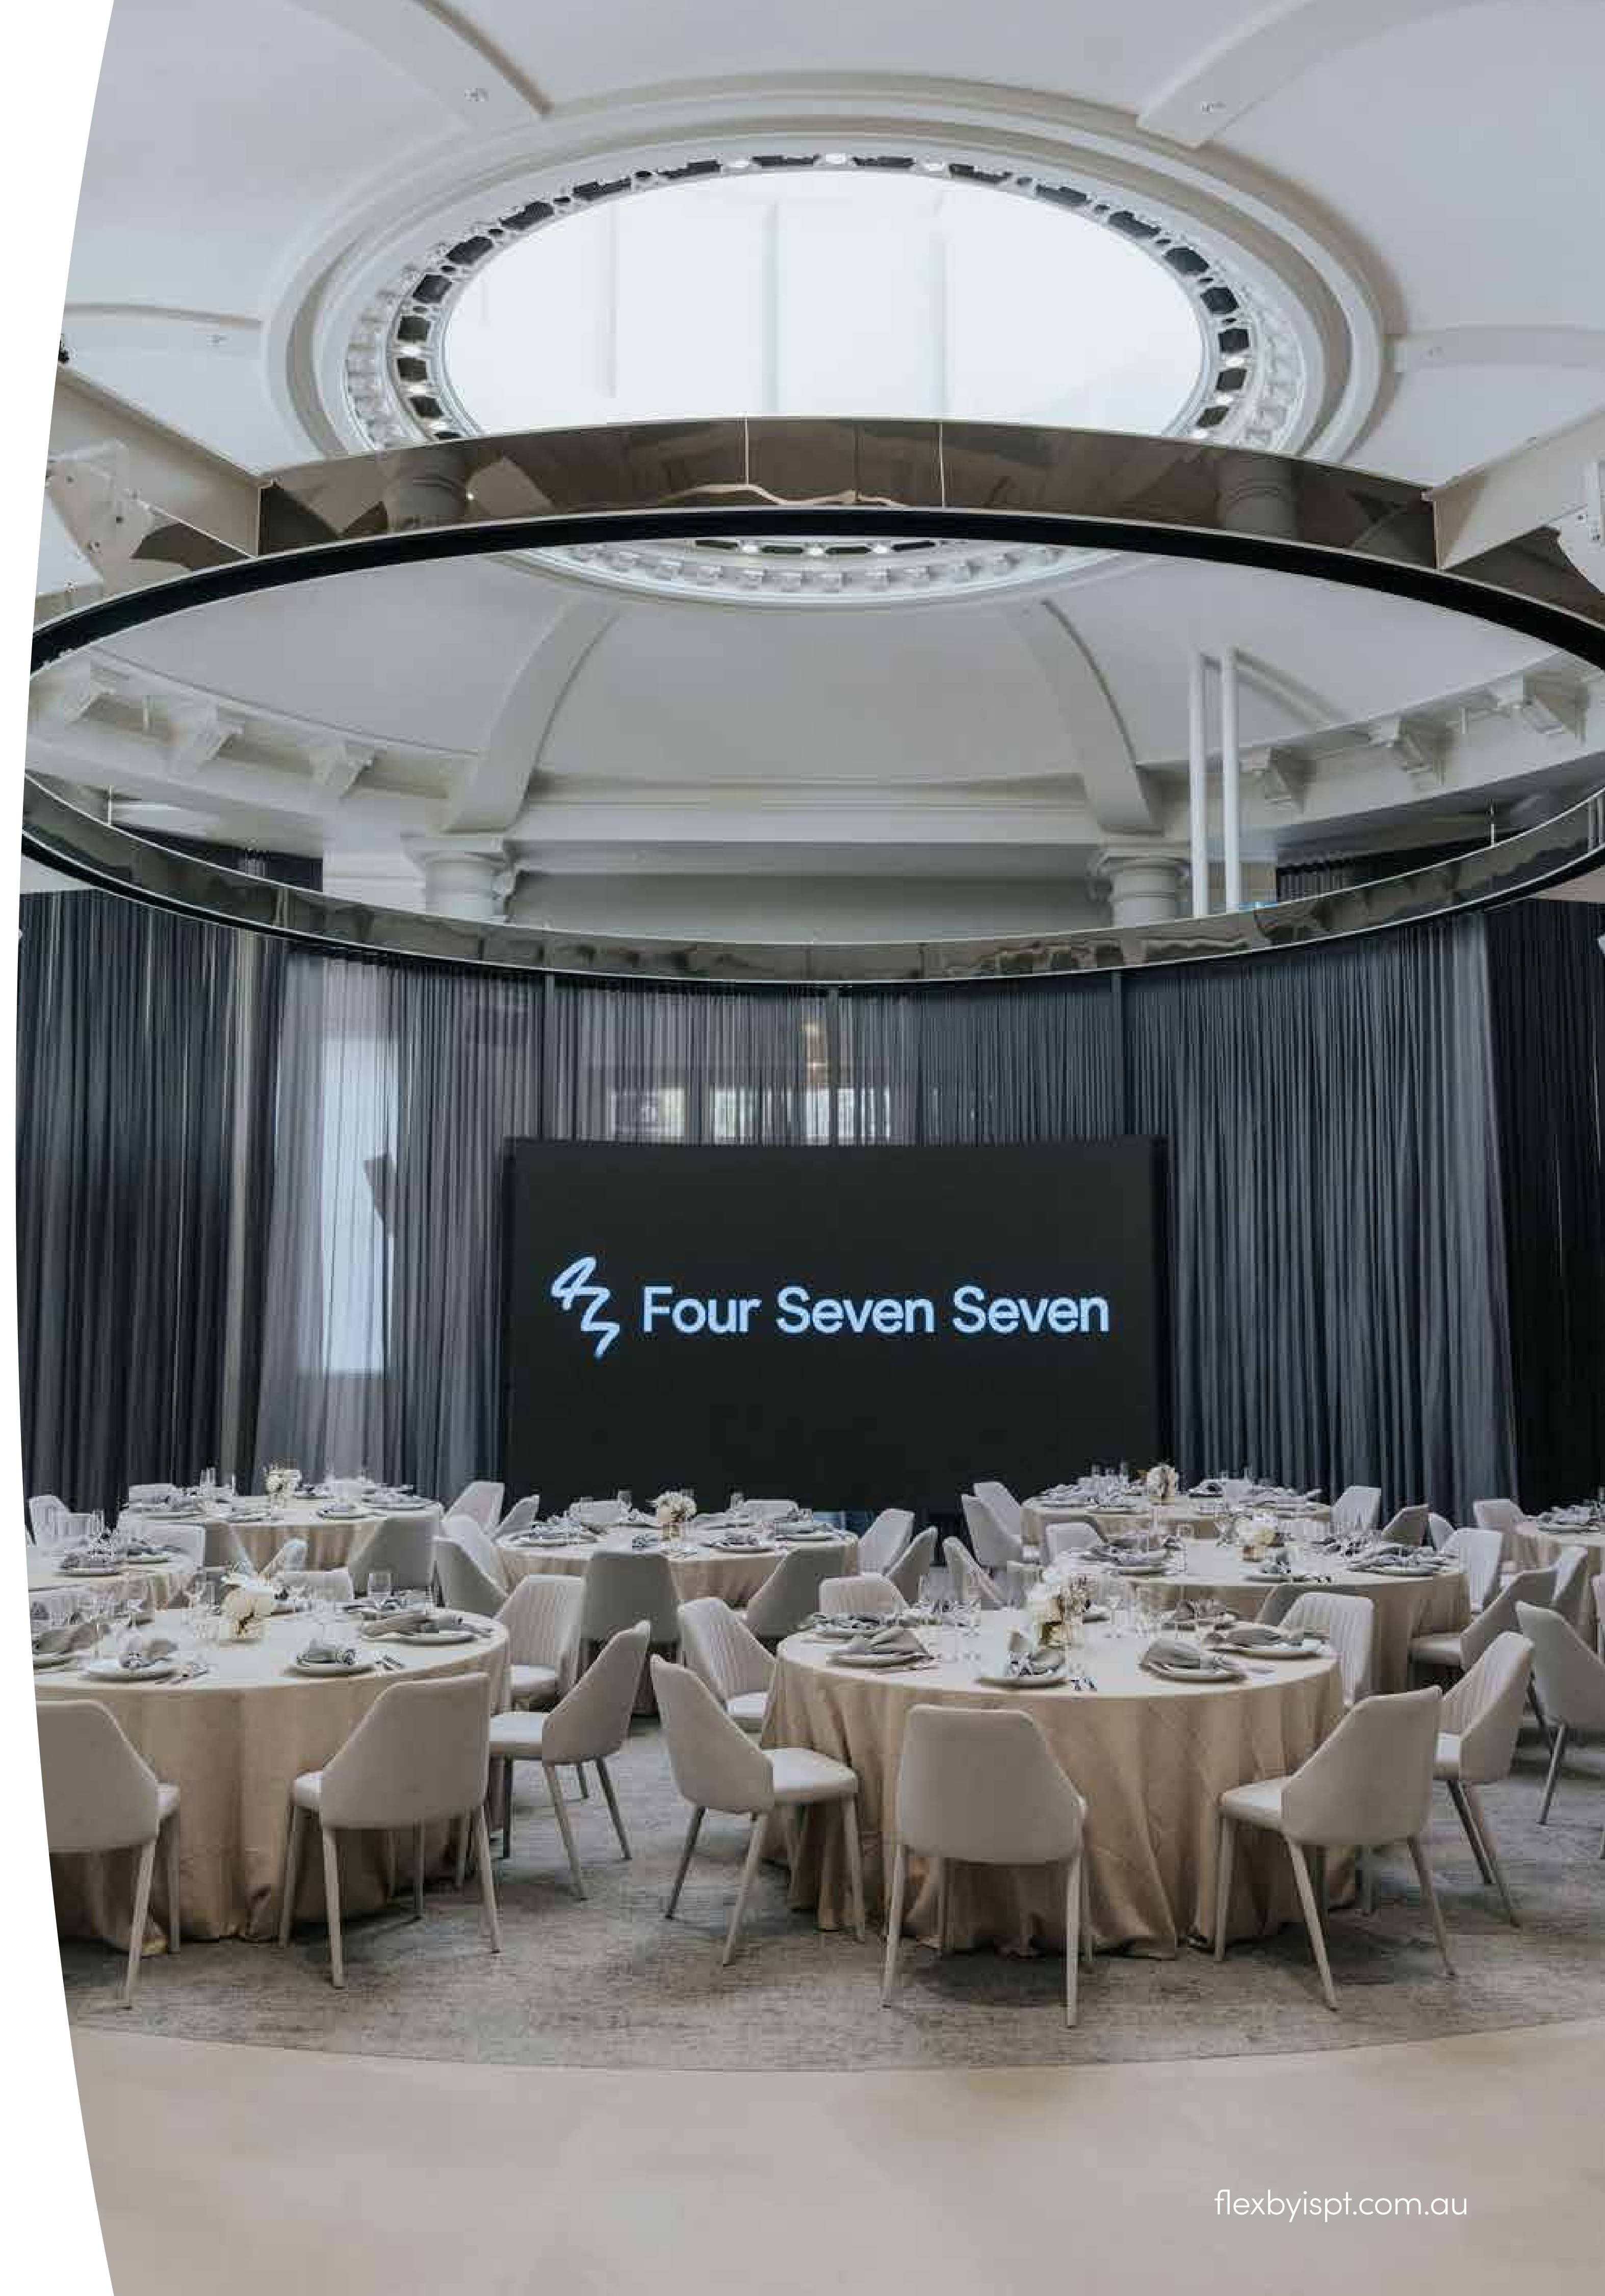

About Flex

Flex by ISPT is a network of dynamic, versatile venues and flexible workspaces that enable success through connection, collaboration and choice. Host world-class events, brainstorm big ideas, and energise your team in our widespread network of meeting rooms, teamworking suites, conferencing and event venues, lounges and more.

ISPT is a $21.0bn portfolio of 140 properties across Australia, benefitting more than 50% of working Australians who invest with ISPT through their super funds.