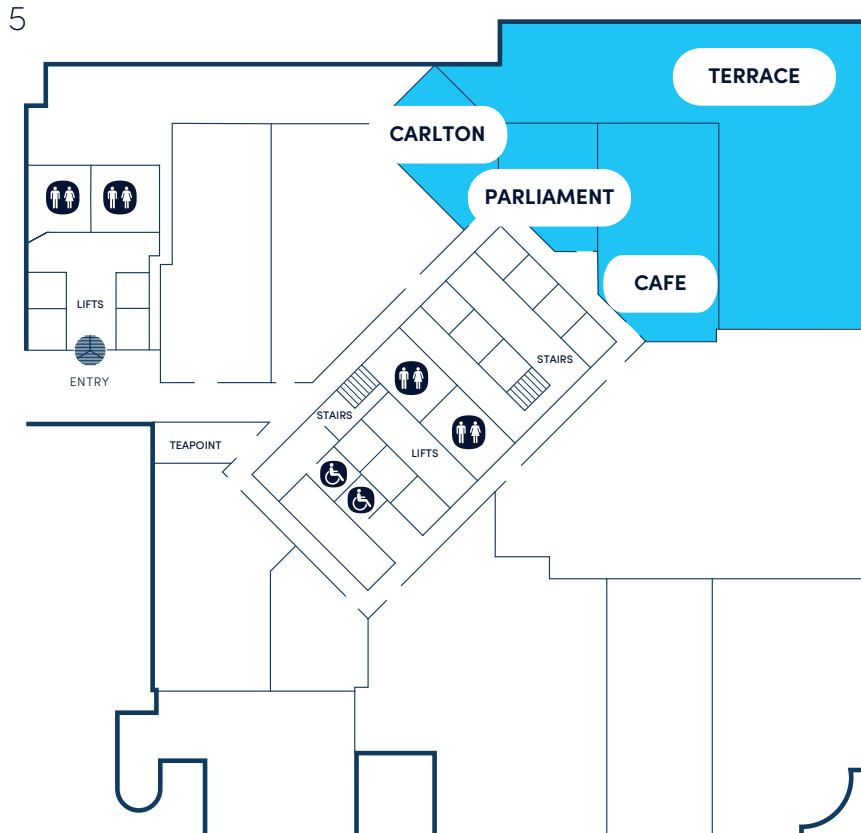

Spring Place

📍 2 Lonsdale Street and 50 Lonsdale Street, Melbourne

9 Meeting rooms for 16-60

Town hall space for 48

Event space including café and terrace overlooking Carlton Gardens for 80

In Melbourne's beautiful and historic east end, Spring Place has light-filled meeting rooms, conferencing, and events spaces, all connected by buzzing Madame Brussels Lane.

LEVEL 5