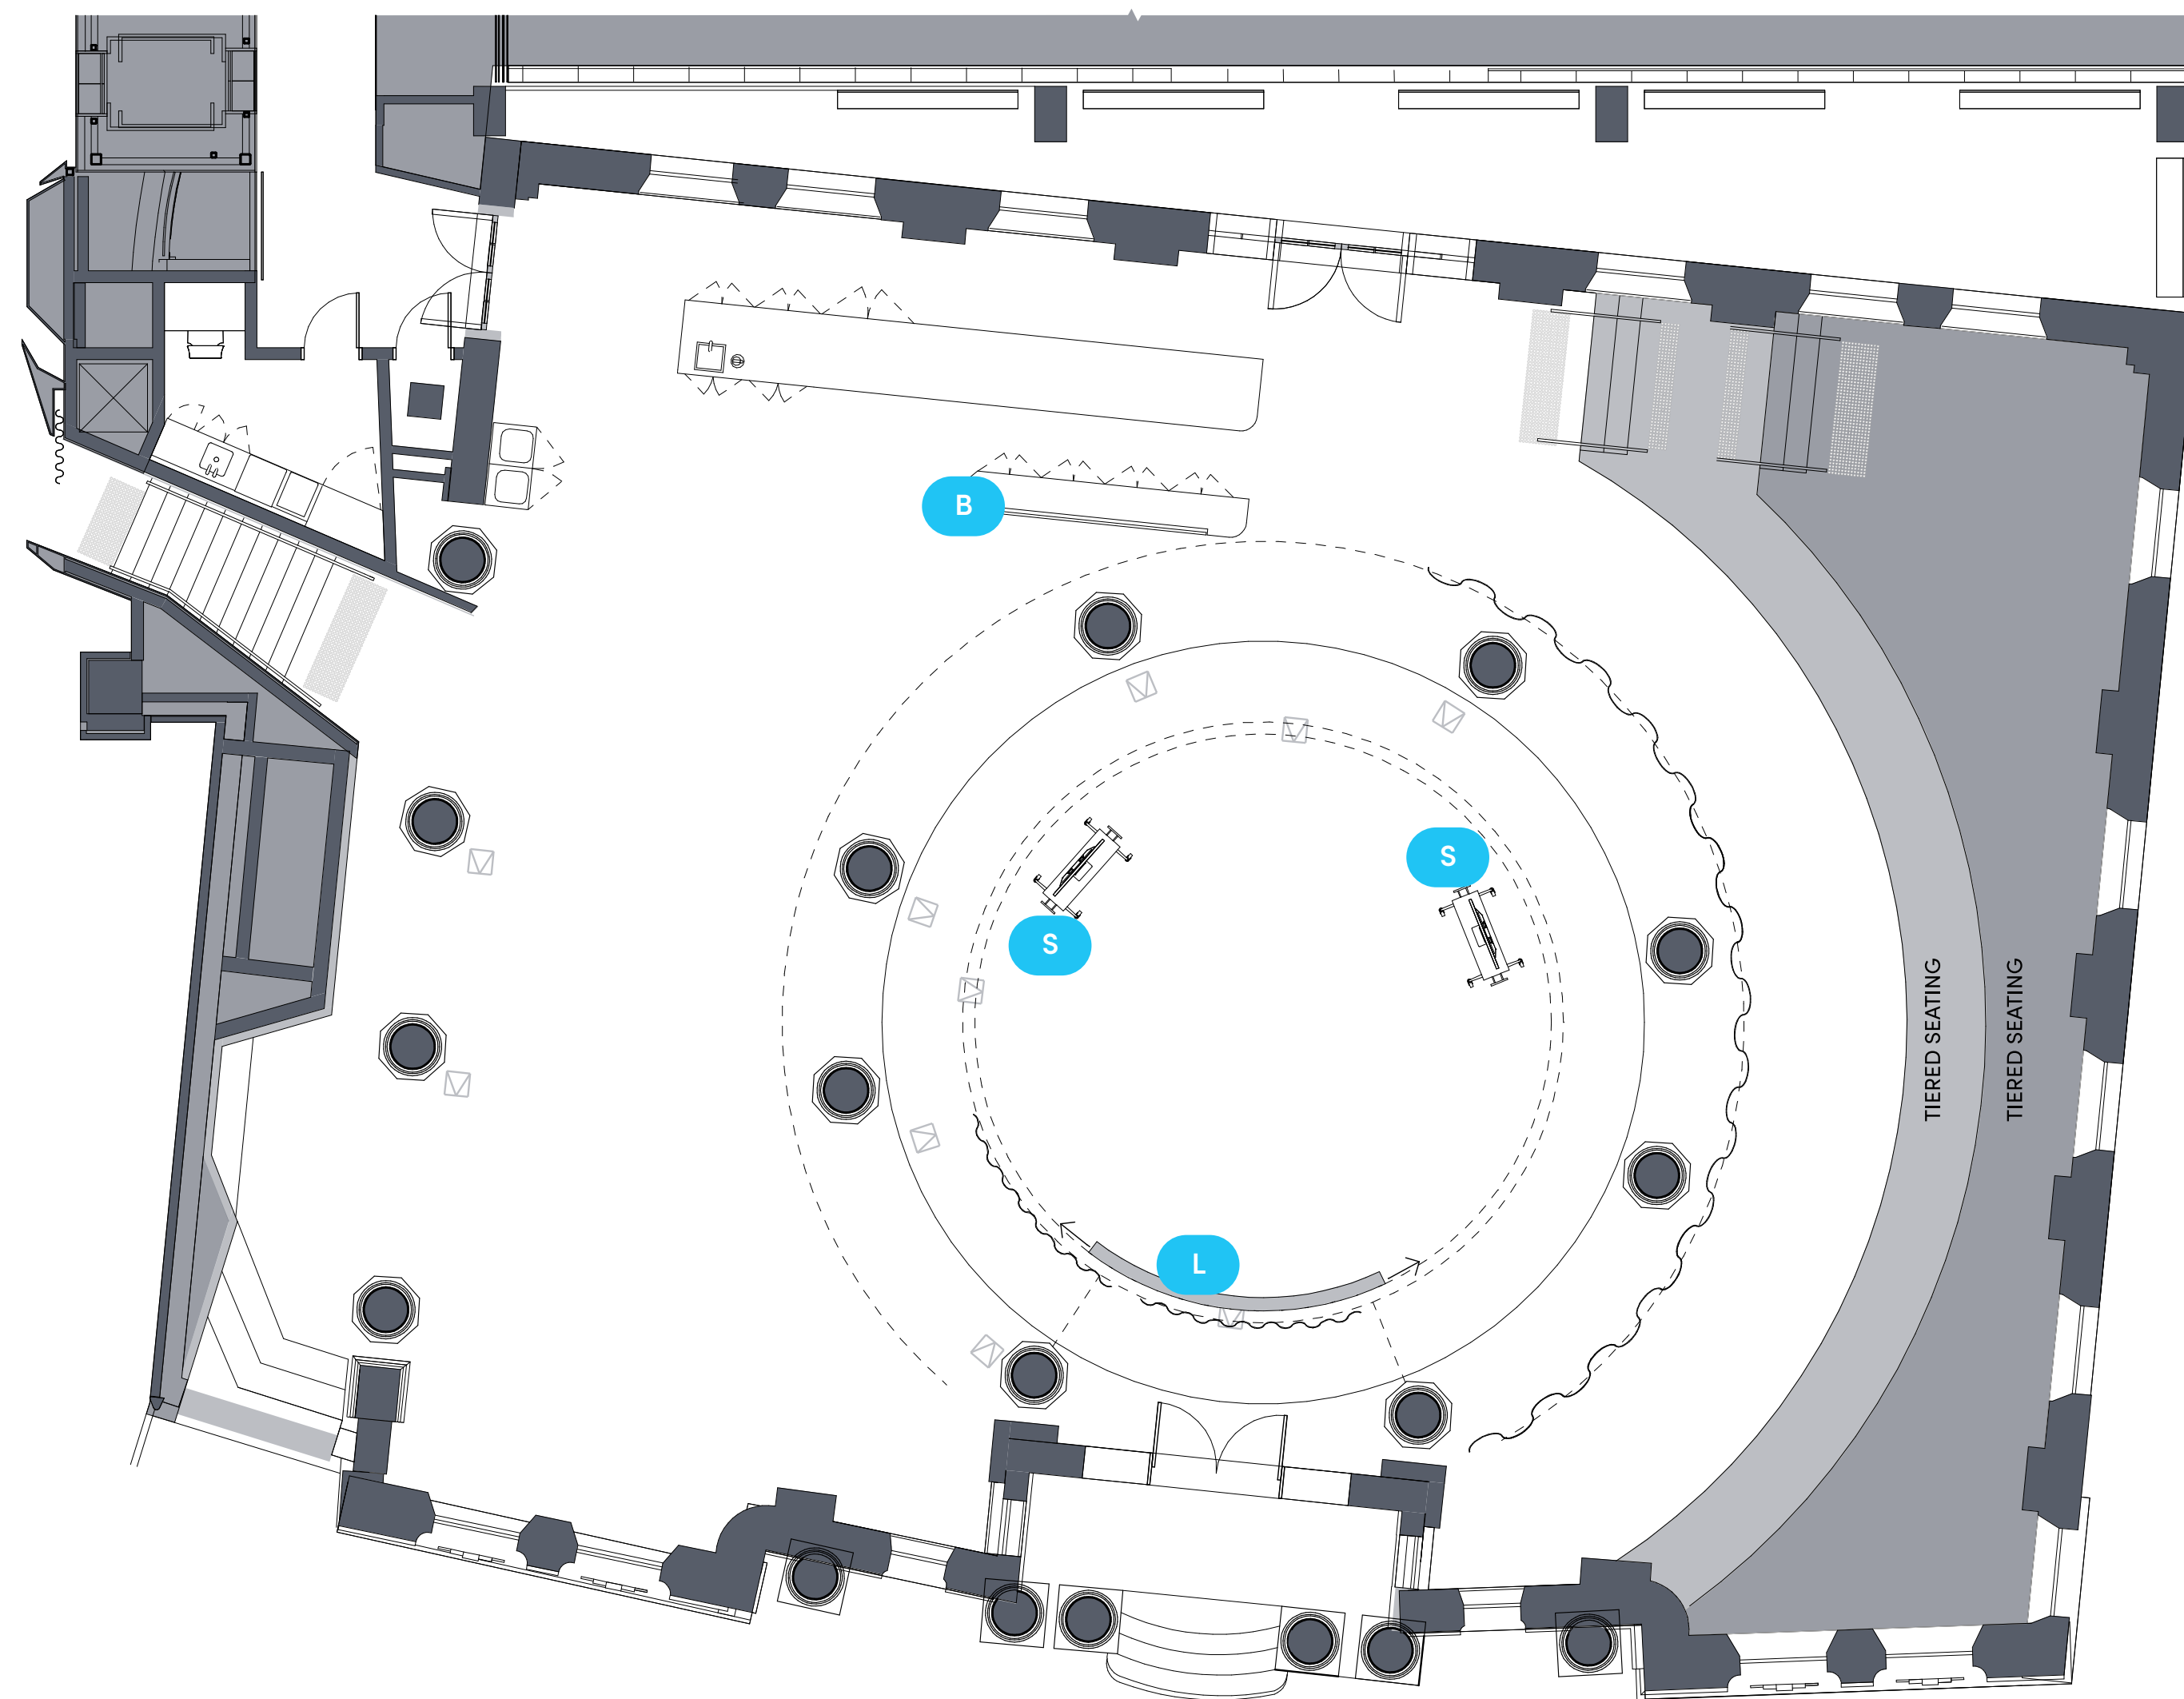

The Collider

477 Pitt Street, Sydney

Presentation capacity 200

Networking & Cocktail capacity 300

- **B** Mobile Bar
- **L** 217" LED Screen
- **S** Mobile 89" Screens