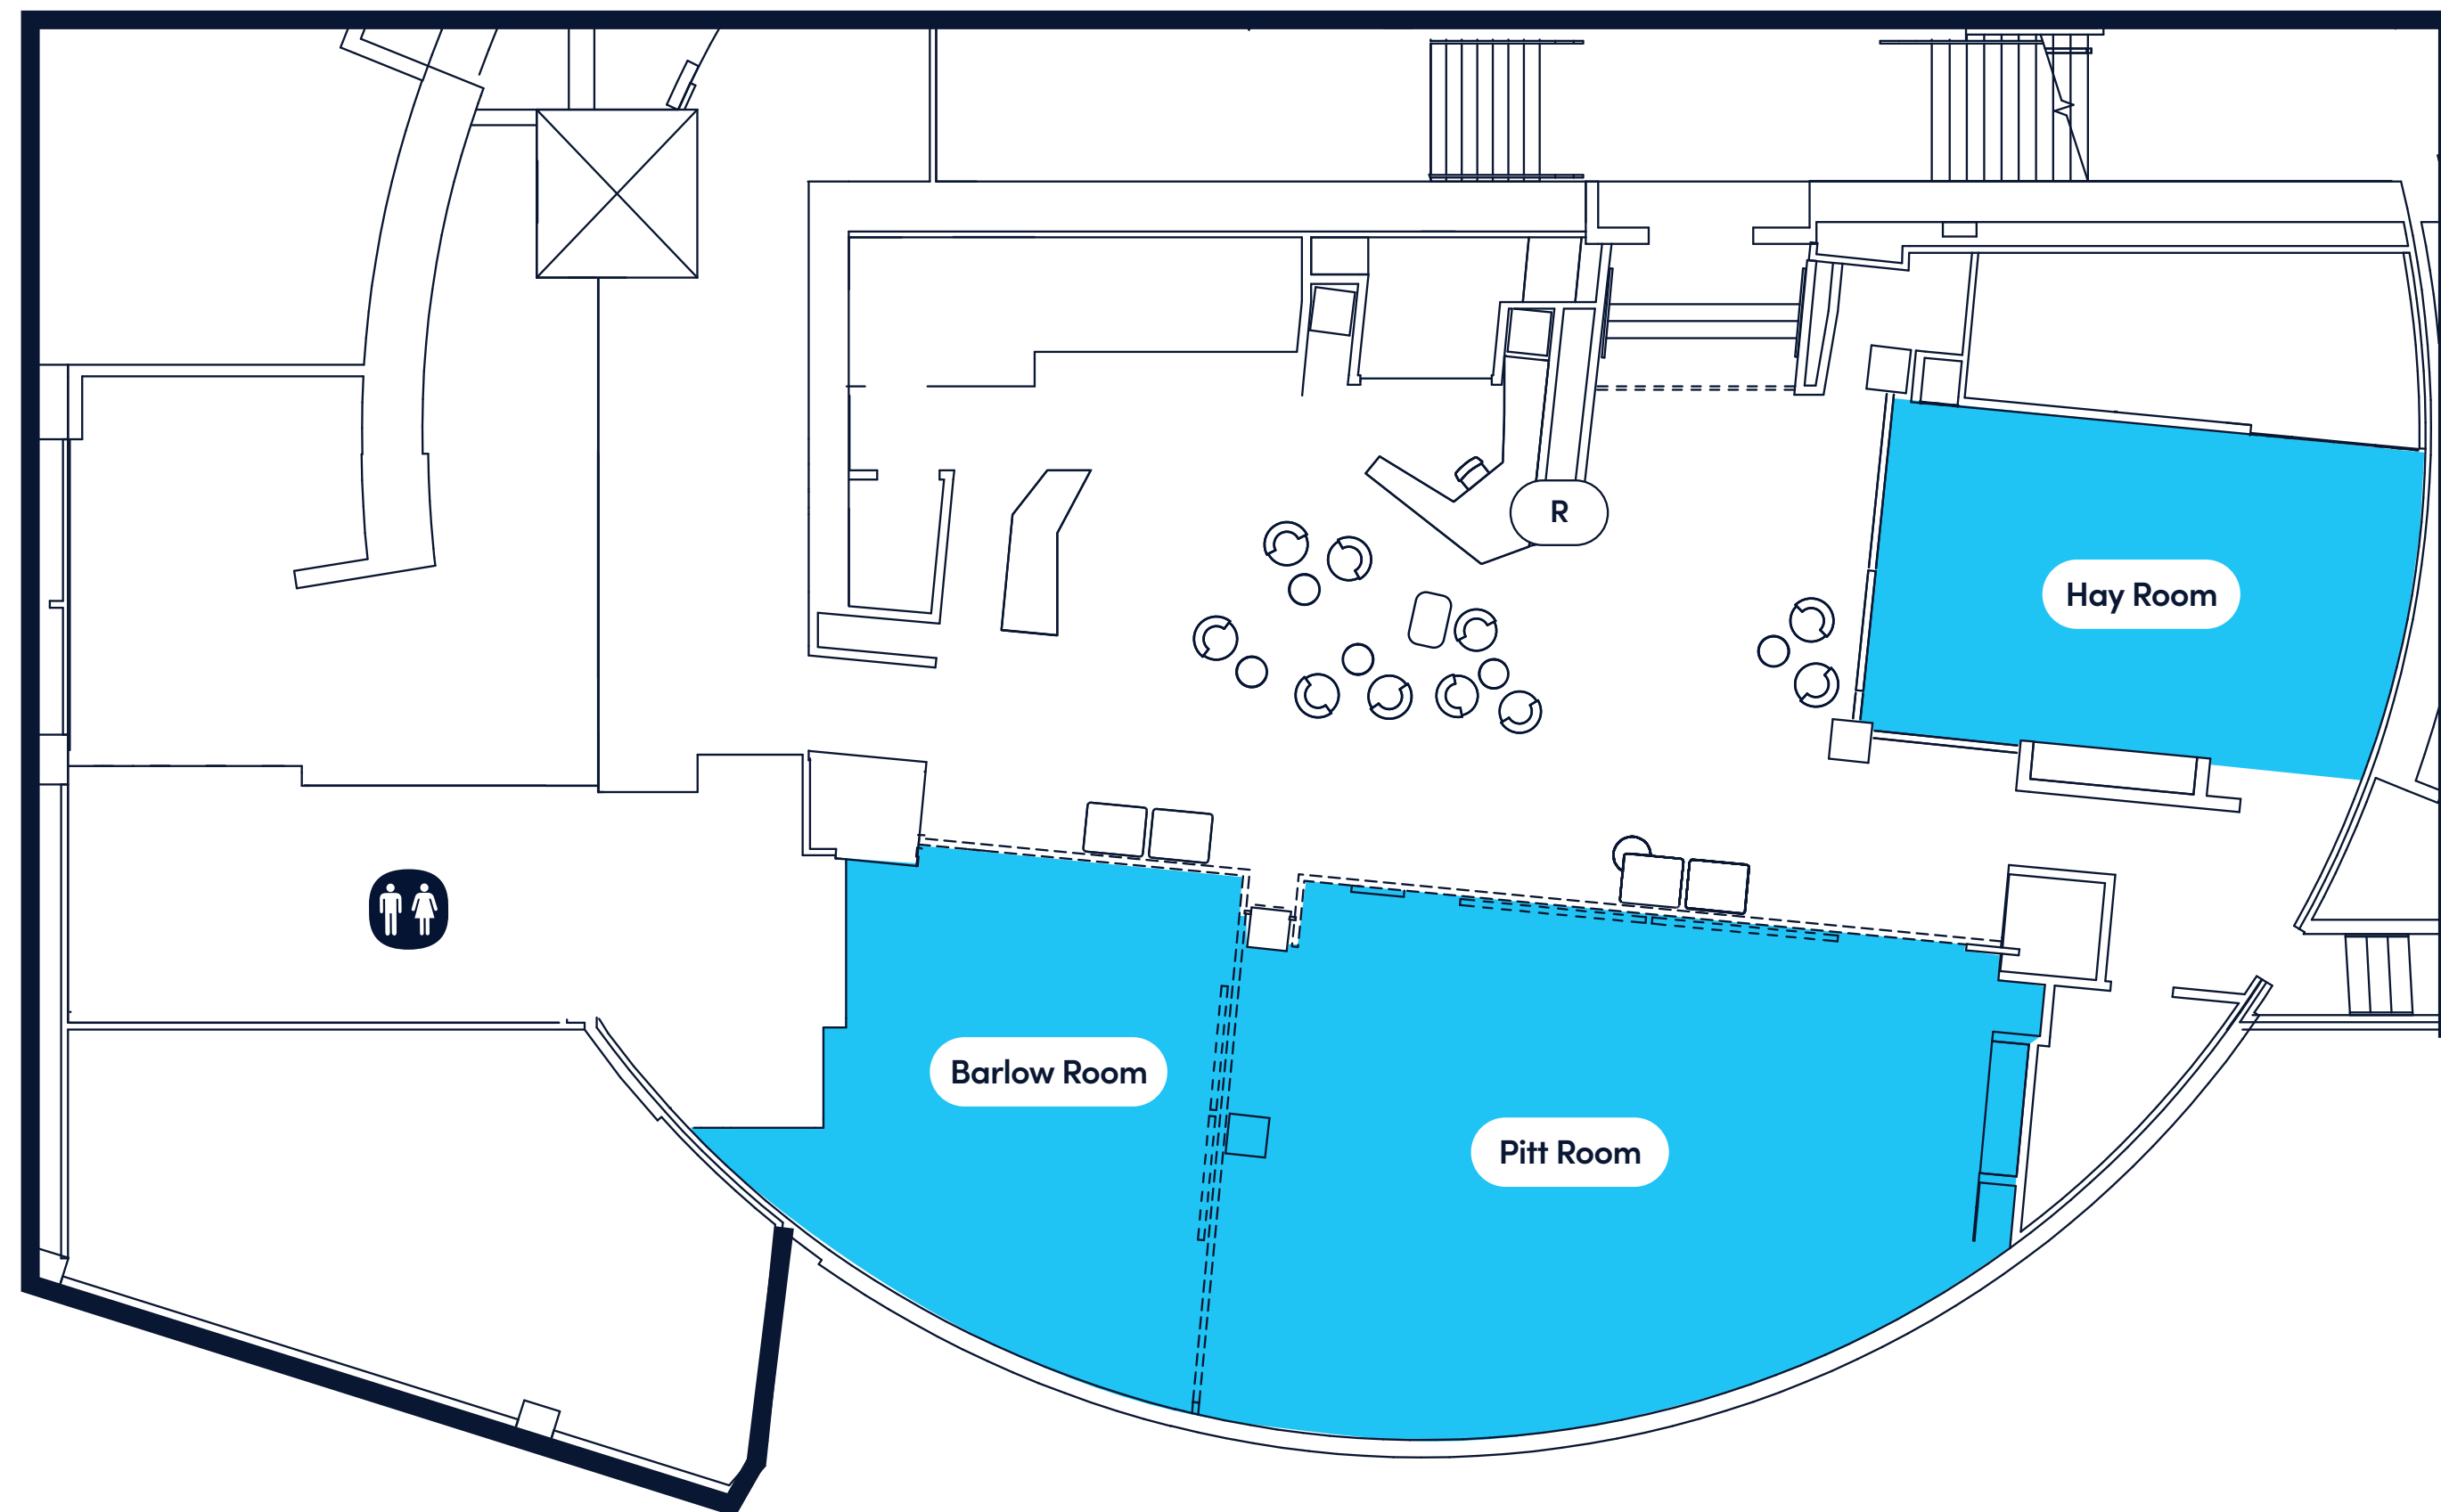

477 on Pitt Street

📍 477 Pitt Street, Sydney

4 meeting rooms for 10-70

Conference space for 90

Additional breakout spaces

In the heart of Sydney's Tech Central, this Flex location offers your team premium meeting rooms, breakout spaces and conferencing facilities with always-on support.