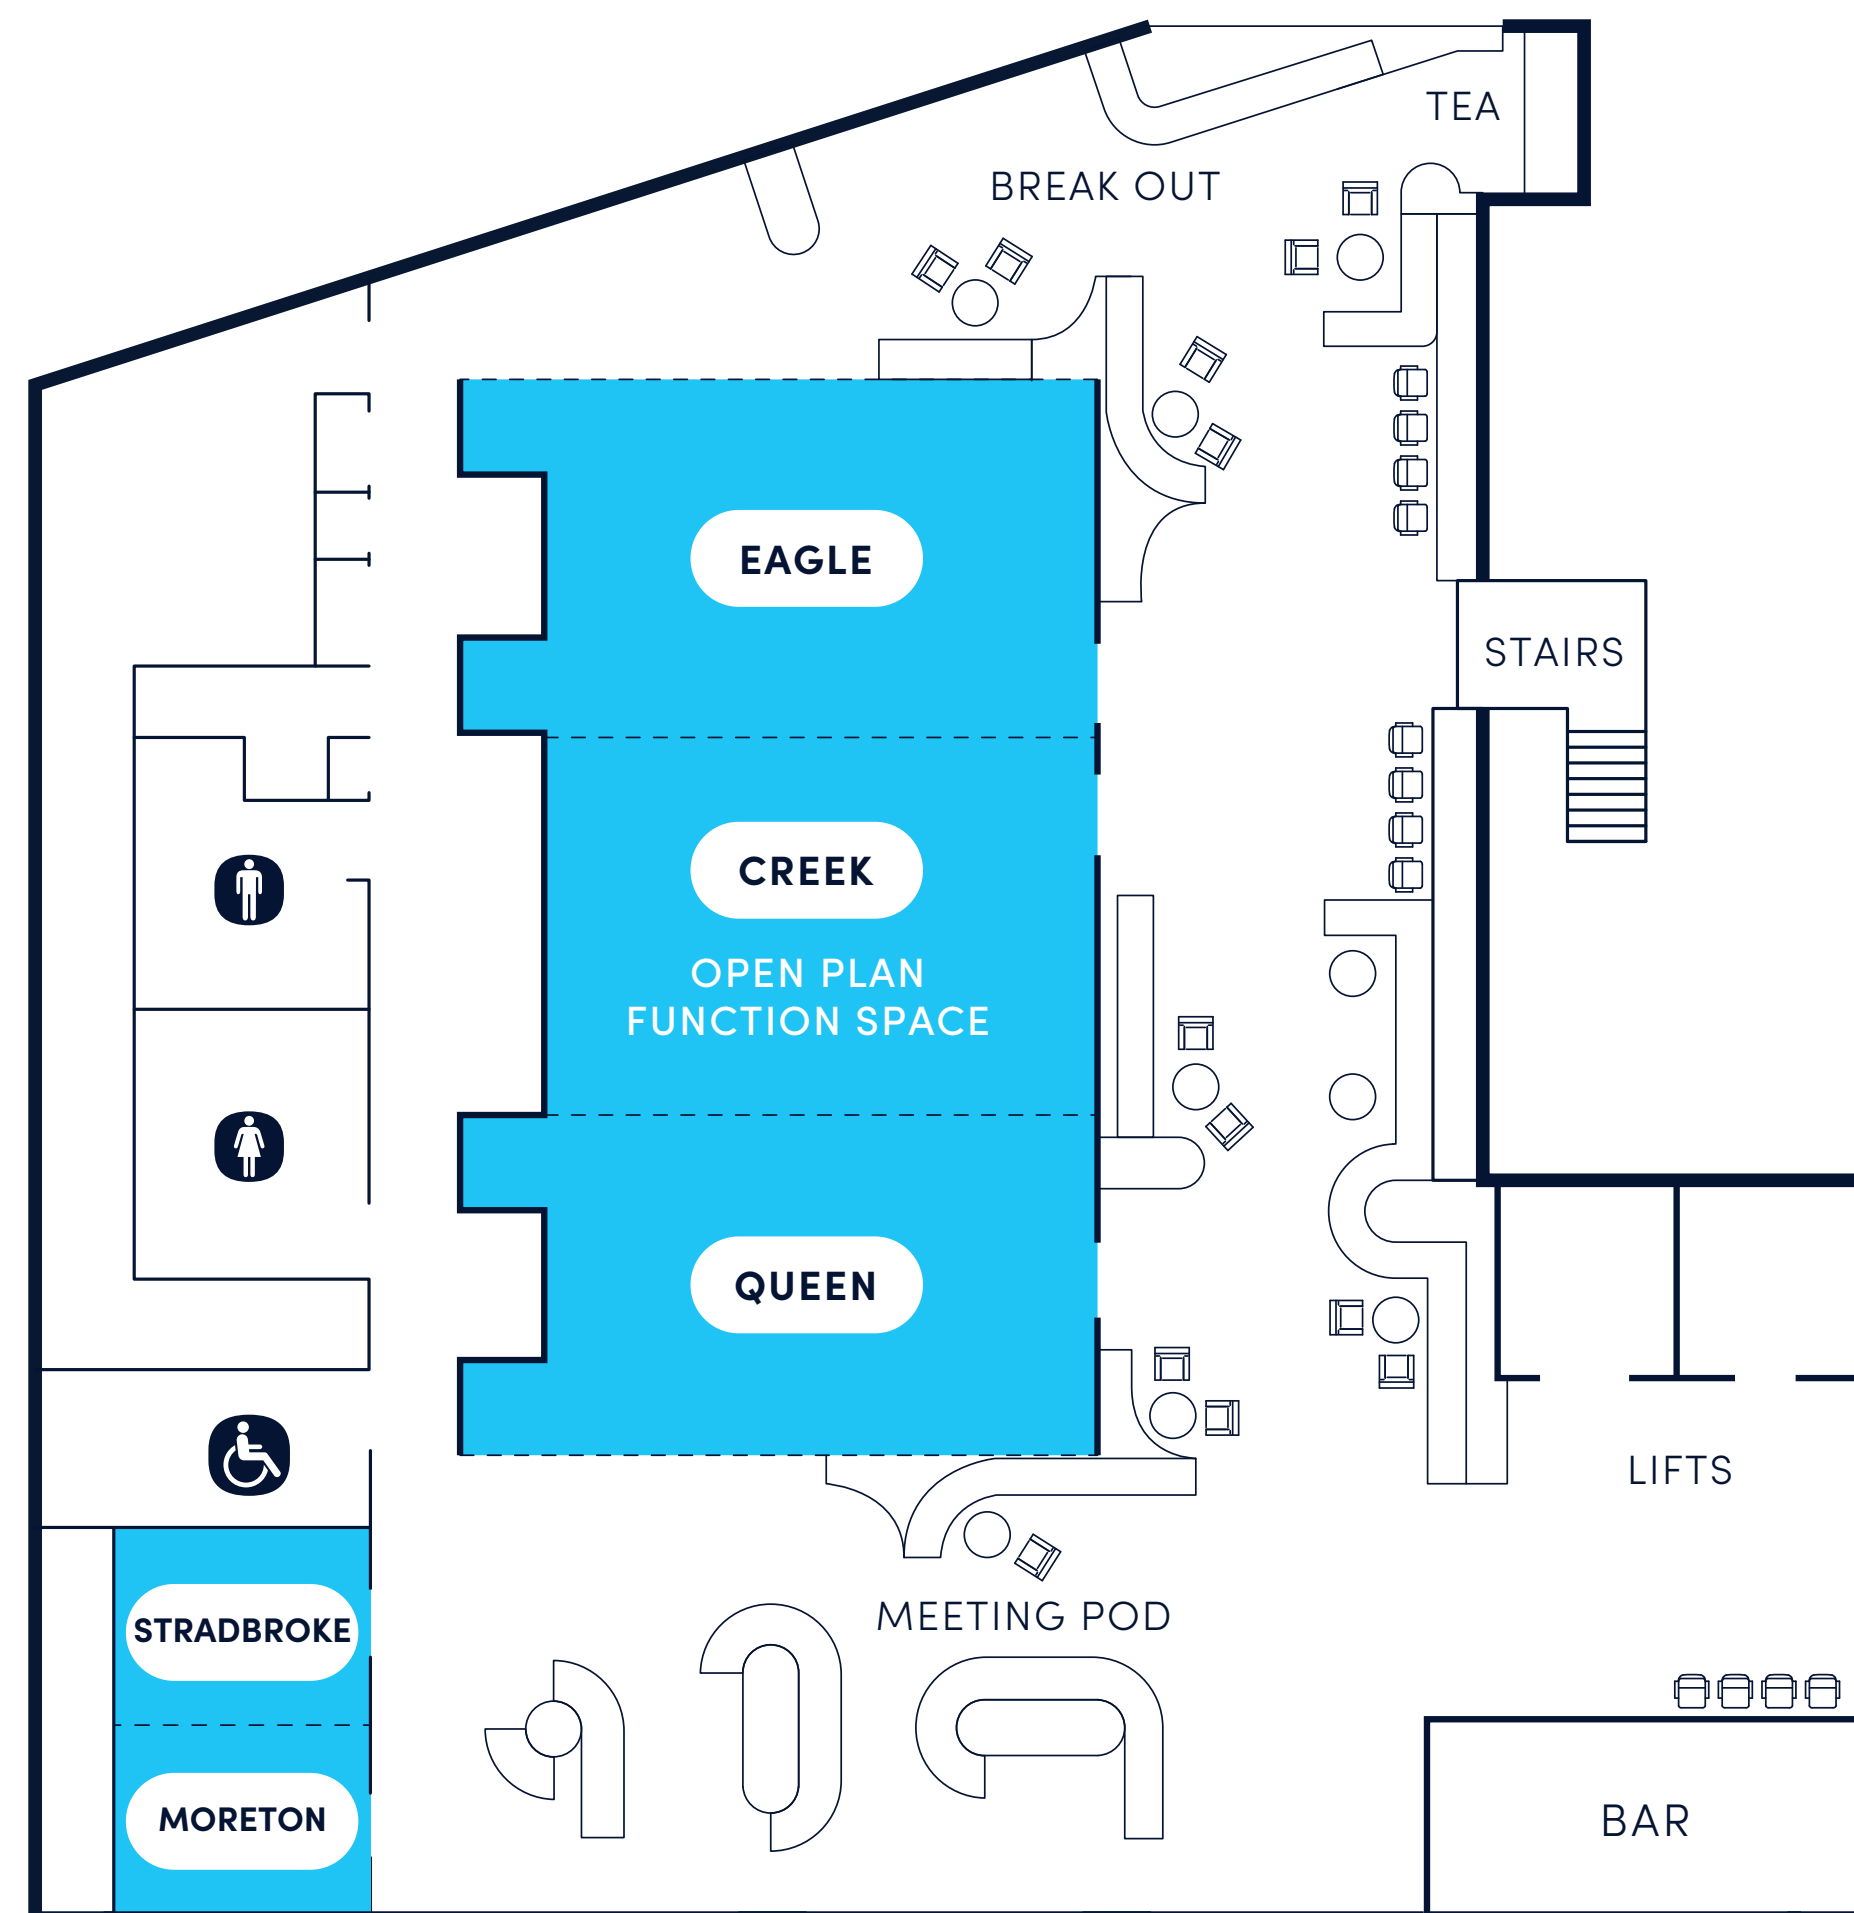

Central Plaza

📍 345 Queen Street. Brisbane

5 meeting rooms for 6-110

Event space for 110

Breakout lounge and bar

Located in Brisbane's golden triangle, you'll find event spaces, meeting rooms and teamworking suites in architecturally designed surrounds at Central Plaza.