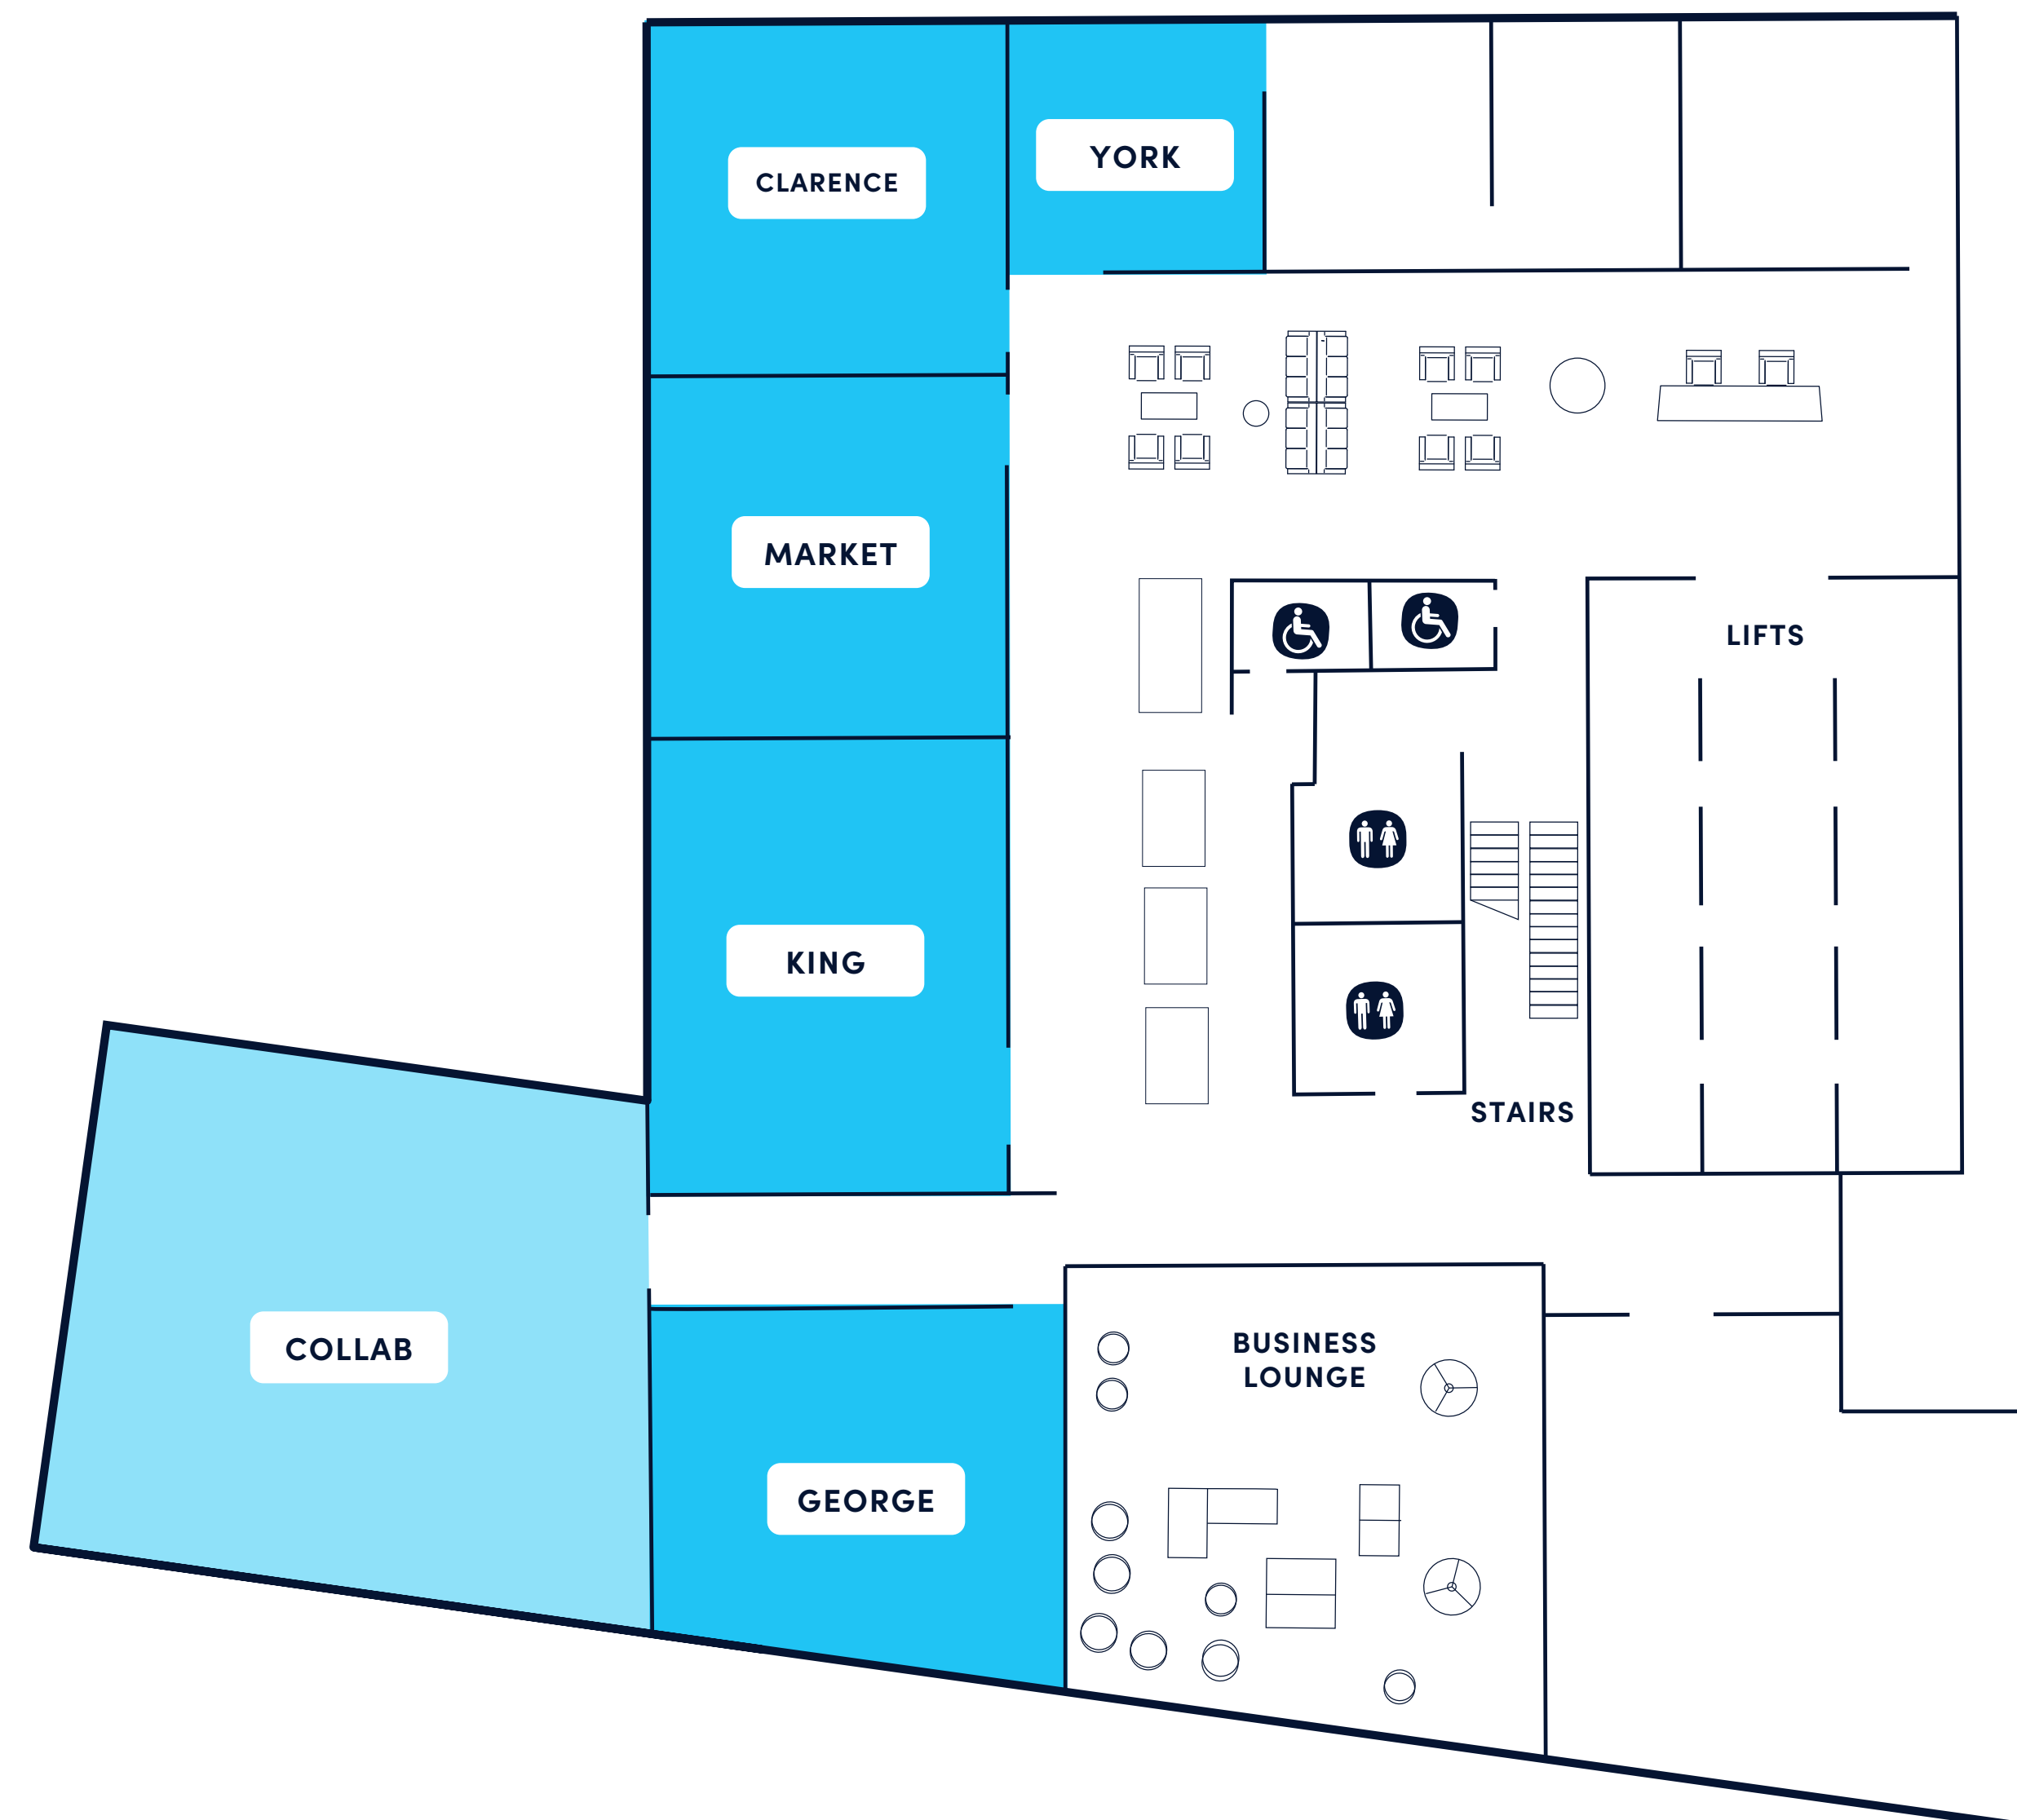

📍 345 George Street, Sydney

5 Meeting rooms for 8-60

Collab Cube for 10-24

Event Space for 200

Hive Lounge

A hub of diverse workspaces in the heart of Sydney's CBD, Flex by ISPT George Place has meeting and event spaces for 8-200 guests, the relaxing, versatile Hive Lounge, and Collab Cube – a space purpose-built for teamwork and collaboration.