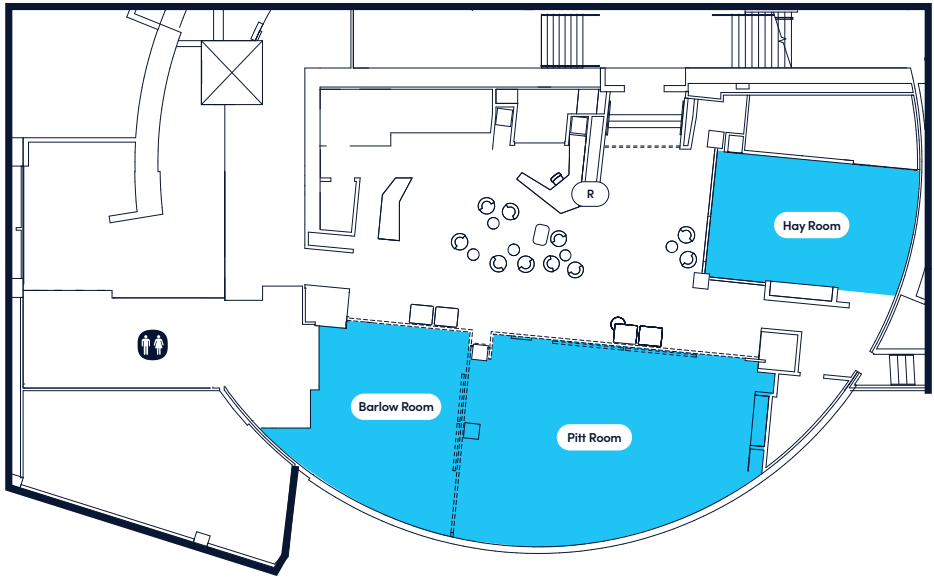

Flex by ISPT at 477 on Pitt Street

Nestled inside the recently reimagined 477 on Pitt Street, in the heart of Sydney's Tech Central, this Flex location offers your team premium meeting rooms, breakout spaces and conferencing facilities with always-on support.

flexbyispt.com.au

 Four
Seven
Seven

 flex
by ISPT

477 on Pitt Street

Floor Plan and Rates

STANDARD RATES*	HAY	PITT	BARLOW	EVENT SPACE (Pitt & Barlow)	ATRIUM**
CAPACITY	20-40	30-70	10-30	90	12
HOURLY	\$95	\$120	\$90	\$160	\$180
HALF DAY	\$355	\$380	\$330	N/A	\$720
FULL DAY	\$660	\$695	\$585	\$1290	\$1,440

Capacity varies based on room configuration. Enquire about events and function spaces

*ISPT tenant partner rates available.

**Not pictured, contact us for details

Lower Ground Level, 477 Pitt Street Sydney, NSW 2000